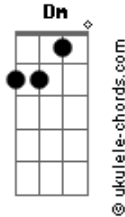

# Chris Cornell - Sad Sad City

tom:  
Am

Am  
Been getting tired of my motor running  
C  
Feeling over heated cause my life keeps coming  
C F7M  
My heart has been troubled by the speed of love

Am  
Searching these streets for a soul committee  
C  
Talking ideas on lust and pity  
C F7M  
The fables I've found have no place at home

Am C C F7M  
Well I need you, to want me, hold me, tell me the truth  
Am C C F7M  
Yeah, I need you, to want me, hold me, tell me the truth

( Am C C )

F7M Am C C  
Ain't no party in a sad sad city  
F7M  
Ain't no party in a sad sad city

## Acordes

The blood we crave shall drive us all insane

Am  
Outer space, it's a lovely place  
C  
A long lost love in a flower vase  
C F7M  
Laying on the floor shattered, battered and bruised

Am C C F7M  
Well I need you, to want me, hold me, tell me the truth  
Am C C F7M Am, C, C  
Yeah, I need you, to want me, hold me, tell me the truth

F7M Am C C  
Ain't no party in a sad sad city  
F7M  
Ain't no party in a sad sad city

[Solo] Dm Am Dm Am Bm Abm6

Am C C F7M  
Well I need you, to want me, hold me, tell me the truth  
Am C C F7M Am C C  
Yeah, I need you, to want me, hold me, tell me the truth  
F7M Am C C  
Ain't no party in a sad sad city  
F7M Am C C  
Ain't no party in a sad sad city  
F7M Am C C  
Ain't no party in a sad sad city  
F7M Am  
Ain't no party in a sad sad city