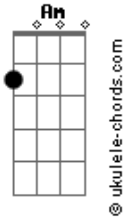

# Chris Cornell - Sad Sad City

tom:  
Am

Am  
Been getting tired of my motor running  
C  
Feeling over heated cause my life keeps coming  
C F7M  
My heart has been troubled by the speed of love

Am  
Searching these streets for a soul committee  
C  
Talking ideas on lust and pity  
C F7M  
The fables I've found have no place at home

Am C C F7M  
Well I need you, to want me, hold me, tell me the truth  
Am C C F7M  
Yeah, I need you, to want me, hold me, tell me the truth

( Am C C )

F7M Am C C  
Ain't no party in a sad sad city  
F7M  
Ain't no party in a sad sad city

## Acordes

The blood we crave shall drive us all insane

Am  
Outer space, it's a lovely place  
C  
A long lost love in a flower vase  
C F7M  
Laying on the floor shattered, battered and bruised

Am C C F7M  
Well I need you, to want me, hold me, tell me the truth  
Am C C F7M Am, C, C  
Yeah, I need you, to want me, hold me, tell me the truth

F7M Am C C  
Ain't no party in a sad sad city  
F7M  
Ain't no party in a sad sad city

[Solo] Dm Am Dm Am Bm Abm6

Am C C F7M  
Well I need you, to want me, hold me, tell me the truth  
Am C C F7M Am C C  
Yeah, I need you, to want me, hold me, tell me the truth  
F7M Am C C  
Ain't no party in a sad sad city  
F7M Am C C  
Ain't no party in a sad sad city  
F7M Am C C  
Ain't no party in a sad sad city  
F7M Am  
Ain't no party in a sad sad city