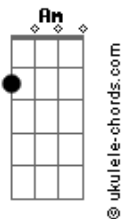

# Chris Cornell - Sad Sad City

tom:

Am

Am  
Been getting tired of my motor running  
C  
Feeling over heated cause my life keeps coming  
C F7M  
My heart has been troubled by the speed of love

Am  
Searching these streets for a soul committee  
C  
Talking ideas on lust and pity  
C F7M  
The fables I've found have no place at home

Am C C F7M  
Well I need you, to want me, hold me, tell me the truth  
Am C C F7M  
Yeah, I need you, to want me, hold me, tell me the truth

( Am C C )

F7M Am C C  
Ain't no party in a sad sad city  
F7M  
Ain't no party in a sad sad city

## Acordes

The blood we crave shall drive us all insane

Am  
Outer space, it's a lovely place  
C  
A long lost love in a flower vase  
C F7M  
Laying on the floor shattered, battered and bruised

Am C C F7M  
Well I need you, to want me, hold me, tell me the truth  
Am C C F7M Am, C, C  
Yeah, I need you, to want me, hold me, tell me the truth

F7M Am C C  
Ain't no party in a sad sad city  
F7M  
Ain't no party in a sad sad city

[Solo] Dm Am Dm Am Bm Abm6

Am C C F7M  
Well I need you, to want me, hold me, tell me the truth  
Am C C F7M Am C C  
Yeah, I need you, to want me, hold me, tell me the truth  
F7M Am C C  
Ain't no party in a sad sad city  
F7M Am C C  
Ain't no party in a sad sad city  
F7M Am C C  
Ain't no party in a sad sad city  
F7M Am  
Ain't no party in a sad sad city