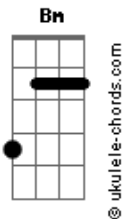

# Chris Cornell - Sad Sad City

tom:

Am

Am  
Been getting tired of my motor running  
C  
Feeling over heated cause my life keeps coming  
C F7M  
My heart has been troubled by the speed of love

Am  
Searching these streets for a soul committee  
C  
Talking ideas on lust and pity  
C F7M  
The fables I've found have no place at home

Am C C F7M  
Well I need you, to want me, hold me, tell me the truth  
Am C C F7M  
Yeah, I need you, to want me, hold me, tell me the truth

( Am C C )

F7M Am C C  
Ain't no party in a sad sad city  
F7M  
Ain't no party in a sad sad city

## Acordes

The blood we crave shall drive us all insane

Am  
Outer space, it's a lovely place  
C  
A long lost love in a flower vase  
C F7M  
Laying on the floor shattered, battered and bruised

Am C C F7M  
Well I need you, to want me, hold me, tell me the truth  
Am C C F7M Am, C, C  
Yeah, I need you, to want me, hold me, tell me the truth

F7M Am C C  
Ain't no party in a sad sad city  
F7M  
Ain't no party in a sad sad city

[Solo] Dm Am Dm Am Bm Abm6

Am C C F7M  
Well I need you, to want me, hold me, tell me the truth  
Am C C F7M Am C C  
Yeah, I need you, to want me, hold me, tell me the truth  
F7M Am C C  
Ain't no party in a sad sad city  
F7M Am C C  
Ain't no party in a sad sad city  
F7M Am C C  
Ain't no party in a sad sad city  
F7M Am  
Ain't no party in a sad sad city