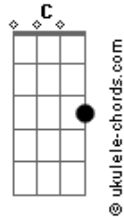

# Chris Cornell - Sad Sad City

tom:  
Am

Am  
Been getting tired of my motor running  
C  
Feeling over heated cause my life keeps coming  
C F7M  
My heart has been troubled by the speed of love

Am  
Searching these streets for a soul committee  
C  
Talking ideas on lust and pity  
C F7M  
The fables I've found have no place at home

Am C C F7M  
Well I need you, to want me, hold me, tell me the truth  
Am C C F7M  
Yeah, I need you, to want me, hold me, tell me the truth

( Am C C )

F7M Am C C  
Ain't no party in a sad sad city  
F7M  
Ain't no party in a sad sad city

## Acordes

The blood we crave shall drive us all insane

Am  
Outer space, it's a lovely place  
C  
A long lost love in a flower vase  
C F7M  
Laying on the floor shattered, battered and bruised

Am C C F7M  
Well I need you, to want me, hold me, tell me the truth  
Am C C F7M Am, C, C  
Yeah, I need you, to want me, hold me, tell me the truth

F7M Am C C  
Ain't no party in a sad sad city  
F7M  
Ain't no party in a sad sad city

[Solo] Dm Am Dm Am Bm Abm6

Am C C F7M  
Well I need you, to want me, hold me, tell me the truth  
Am C C F7M Am C C  
Yeah, I need you, to want me, hold me, tell me the truth  
F7M Am C C  
Ain't no party in a sad sad city  
F7M Am C C  
Ain't no party in a sad sad city  
F7M Am C C  
Ain't no party in a sad sad city  
F7M Am  
Ain't no party in a sad sad city