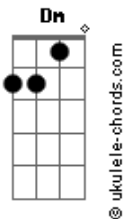

# Chris Cornell - Sad Sad City

tom:

Am

Am  
Been getting tired of my motor running  
C  
Feeling over heated cause my life keeps coming  
C F7M  
My heart has been troubled by the speed of love

Am  
Searching these streets for a soul committee  
C  
Talking ideas on lust and pity  
C F7M  
The fables I've found have no place at home

Am C C F7M  
Well I need you, to want me, hold me, tell me the truth  
Am C C F7M  
Yeah, I need you, to want me, hold me, tell me the truth

( Am C C )

F7M Am C C  
Ain't no party in a sad sad city  
F7M  
Ain't no party in a sad sad city

## Acordes

The blood we crave shall drive us all insane

Am  
Outer space, it's a lovely place  
C  
A long lost love in a flower vase  
C F7M  
Laying on the floor shattered, battered and bruised

Am C C F7M  
Well I need you, to want me, hold me, tell me the truth  
Am C C F7M Am, C, C  
Yeah, I need you, to want me, hold me, tell me the truth

F7M Am C C  
Ain't no party in a sad sad city  
F7M  
Ain't no party in a sad sad city

[Solo] Dm Am Dm Am Bm Abm6

Am C C F7M  
Well I need you, to want me, hold me, tell me the truth  
Am C C F7M Am C C  
Yeah, I need you, to want me, hold me, tell me the truth  
F7M Am C C  
Ain't no party in a sad sad city  
F7M Am C C  
Ain't no party in a sad sad city  
F7M Am C C  
Ain't no party in a sad sad city  
F7M Am  
Ain't no party in a sad sad city