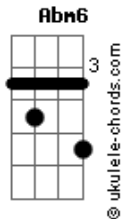

# Chris Cornell - Sad Sad City

tom:

Am

Am  
Been getting tired of my motor running  
C  
Feeling over heated cause my life keeps coming  
C F7M  
My heart has been troubled by the speed of love

Am  
Searching these streets for a soul committee  
C  
Talking ideas on lust and pity  
C F7M  
The fables I've found have no place at home

Am C C F7M  
Well I need you, to want me, hold me, tell me the truth  
Am C C F7M  
Yeah, I need you, to want me, hold me, tell me the truth

( Am C C )

F7M Am C C  
Ain't no party in a sad sad city  
F7M  
Ain't no party in a sad sad city

## Acordes

The blood we crave shall drive us all insane

Am  
Outer space, it's a lovely place  
C  
A long lost love in a flower vase  
C F7M  
Laying on the floor shattered, battered and bruised

Am C C F7M  
Well I need you, to want me, hold me, tell me the truth  
Am C C F7M Am, C, C  
Yeah, I need you, to want me, hold me, tell me the truth

F7M Am C C  
Ain't no party in a sad sad city  
F7M  
Ain't no party in a sad sad city

[Solo] Dm Am Dm Am Bm Abm6

Am C C F7M  
Well I need you, to want me, hold me, tell me the truth  
Am C C F7M Am C C  
Yeah, I need you, to want me, hold me, tell me the truth  
F7M Am C C  
Ain't no party in a sad sad city  
F7M Am C C  
Ain't no party in a sad sad city  
F7M Am C C  
Ain't no party in a sad sad city  
F7M Am  
Ain't no party in a sad sad city