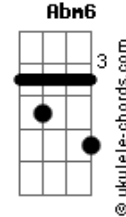

# Chris Cornell - Sad Sad City

tom:  
Am

Am  
Been getting tired of my motor running  
C  
Feeling over heated cause my life keeps coming  
C F7M  
My heart has been troubled by the speed of love

Am  
Searching these streets for a soul committee  
C  
Talking ideas on lust and pity  
C F7M  
The fables I've found have no place at home

Am C C F7M  
Well I need you, to want me, hold me, tell me the truth  
Am C C F7M  
Yeah, I need you, to want me, hold me, tell me the truth

( Am C C )

F7M Am C C  
Ain't no party in a sad sad city  
F7M  
Ain't no party in a sad sad city

## Acordes

The blood we crave shall drive us all insane

Am  
Outer space, it's a lovely place  
C  
A long lost love in a flower vase  
C F7M  
Laying on the floor shattered, battered and bruised

Am C C F7M  
Well I need you, to want me, hold me, tell me the truth  
Am C C F7M Am, C, C  
Yeah, I need you, to want me, hold me, tell me the truth

F7M Am C C  
Ain't no party in a sad sad city  
F7M  
Ain't no party in a sad sad city

[Solo] Dm Am Dm Am Bm Abm6

Am C C F7M  
Well I need you, to want me, hold me, tell me the truth  
Am C C F7M Am C C  
Yeah, I need you, to want me, hold me, tell me the truth  
F7M Am C C  
Ain't no party in a sad sad city  
F7M Am C C  
Ain't no party in a sad sad city  
F7M Am C C  
Ain't no party in a sad sad city  
F7M Am  
Ain't no party in a sad sad city