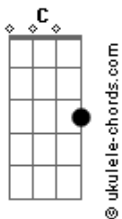

# Chris Cornell - Sad Sad City

tom:

Am

Am  
Been getting tired of my motor running  
C  
Feeling over heated cause my life keeps coming  
C F7M  
My heart has been troubled by the speed of love

Am  
Searching these streets for a soul committee  
C  
Talking ideas on lust and pity  
C F7M  
The fables I've found have no place at home

Am C C F7M  
Well I need you, to want me, hold me, tell me the truth  
Am C C F7M  
Yeah, I need you, to want me, hold me, tell me the truth

( Am C C )

F7M Am C C  
Ain't no party in a sad sad city  
F7M  
Ain't no party in a sad sad city

## Acordes

The blood we crave shall drive us all insane

Am  
Outer space, it's a lovely place  
C  
A long lost love in a flower vase  
C F7M  
Laying on the floor shattered, battered and bruised

Am C C F7M  
Well I need you, to want me, hold me, tell me the truth  
Am C C F7M Am, C, C  
Yeah, I need you, to want me, hold me, tell me the truth

F7M Am C C  
Ain't no party in a sad sad city  
F7M  
Ain't no party in a sad sad city

[Solo] Dm Am Dm Am Bm Abm6

Am C C F7M  
Well I need you, to want me, hold me, tell me the truth  
Am C C F7M Am C C  
Yeah, I need you, to want me, hold me, tell me the truth  
F7M Am C C  
Ain't no party in a sad sad city  
F7M Am C C  
Ain't no party in a sad sad city  
F7M Am C C  
Ain't no party in a sad sad city  
F7M Am  
Ain't no party in a sad sad city