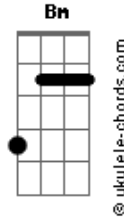

# Chris Cornell - Sad Sad City

tom:  
Am

Am  
Been getting tired of my motor running  
C  
Feeling over heated cause my life keeps coming  
C F7M  
My heart has been troubled by the speed of love

Am  
Searching these streets for a soul committee  
C  
Talking ideas on lust and pity  
C F7M  
The fables I've found have no place at home

Am C C F7M  
Well I need you, to want me, hold me, tell me the truth  
Am C C F7M  
Yeah, I need you, to want me, hold me, tell me the truth

( Am C C )

F7M Am C C  
Ain't no party in a sad sad city  
F7M  
Ain't no party in a sad sad city

## Acordes

The blood we crave shall drive us all insane

Am  
Outer space, it's a lovely place  
C  
A long lost love in a flower vase  
C F7M  
Laying on the floor shattered, battered and bruised

Am C C F7M  
Well I need you, to want me, hold me, tell me the truth  
Am C C F7M Am, C, C  
Yeah, I need you, to want me, hold me, tell me the truth

F7M Am C C  
Ain't no party in a sad sad city  
F7M  
Ain't no party in a sad sad city

[Solo] Dm Am Dm Am Bm Abm6

Am C C F7M  
Well I need you, to want me, hold me, tell me the truth  
Am C C F7M Am C C  
Yeah, I need you, to want me, hold me, tell me the truth  
F7M Am C C  
Ain't no party in a sad sad city  
F7M Am C C  
Ain't no party in a sad sad city  
F7M Am C C  
Ain't no party in a sad sad city  
F7M Am  
Ain't no party in a sad sad city