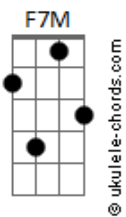

# Chris Cornell - Sad Sad City

tom:  
Am

Am  
Been getting tired of my motor running  
C  
Feeling over heated cause my life keeps coming  
C F7M  
My heart has been troubled by the speed of love

Am  
Searching these streets for a soul committee  
C  
Talking ideas on lust and pity  
C F7M  
The fables I've found have no place at home

Am C C F7M  
Well I need you, to want me, hold me, tell me the truth  
Am C C F7M  
Yeah, I need you, to want me, hold me, tell me the truth

( Am C C )

F7M Am C C  
Ain't no party in a sad sad city  
F7M  
Ain't no party in a sad sad city

## Acordes

The blood we crave shall drive us all insane

Am  
Outer space, it's a lovely place  
C  
A long lost love in a flower vase  
C F7M  
Laying on the floor shattered, battered and bruised

Am C C F7M  
Well I need you, to want me, hold me, tell me the truth  
Am C C F7M Am, C, C  
Yeah, I need you, to want me, hold me, tell me the truth

F7M Am C C  
Ain't no party in a sad sad city  
F7M  
Ain't no party in a sad sad city

[Solo] Dm Am Dm Am Bm Abm6

Am C C F7M  
Well I need you, to want me, hold me, tell me the truth  
Am C C F7M Am C C  
Yeah, I need you, to want me, hold me, tell me the truth  
F7M Am C C  
Ain't no party in a sad sad city  
F7M Am C C  
Ain't no party in a sad sad city  
F7M Am C C  
Ain't no party in a sad sad city  
F7M Am  
Ain't no party in a sad sad city