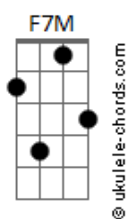

# Chris Cornell - Sad Sad City

tom:

Am

Am  
Been getting tired of my motor running  
C  
Feeling over heated cause my life keeps coming  
C F7M  
My heart has been troubled by the speed of love

Am  
Searching these streets for a soul committee  
C  
Talking ideas on lust and pity  
C F7M  
The fables I've found have no place at home

Am C C F7M  
Well I need you, to want me, hold me, tell me the truth  
Am C C F7M  
Yeah, I need you, to want me, hold me, tell me the truth

( Am C C )

F7M Am C C  
Ain't no party in a sad sad city  
F7M  
Ain't no party in a sad sad city

## Acordes

The blood we crave shall drive us all insane

Am  
Outer space, it's a lovely place  
C  
A long lost love in a flower vase  
C F7M  
Laying on the floor shattered, battered and bruised

Am C C F7M  
Well I need you, to want me, hold me, tell me the truth  
Am C C F7M Am, C, C  
Yeah, I need you, to want me, hold me, tell me the truth

F7M Am C C  
Ain't no party in a sad sad city  
F7M  
Ain't no party in a sad sad city

[Solo] Dm Am Dm Am Bm Abm6

Am C C F7M  
Well I need you, to want me, hold me, tell me the truth  
Am C C F7M Am C C  
Yeah, I need you, to want me, hold me, tell me the truth  
F7M Am C C  
Ain't no party in a sad sad city  
F7M Am C C  
Ain't no party in a sad sad city  
F7M Am C C  
Ain't no party in a sad sad city  
F7M Am  
Ain't no party in a sad sad city