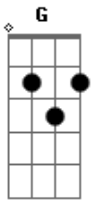

Chris Cornell - Never Far Away

Tom: G

Intro: Gm F C D
Gm F C D
Gm F C D
Gm F C D

Gm F C D Gm
You are the road that I will travel, you are the words I write
F C D Gm
You are the ocean I will swallow, you are the wind I ride
F C D

Gm
You are the cause to keep my head up high, I'll never say
goodbye

F C D Gm
You gotta know I'll stay beside you, right till the day I die

Gm F C D
I don't want to change anymore

Gm F C D
I've already paid

Gm F C D
I don't have to pray anymore

Gm F C
Because, my soul has been saved

Gm F C D

Wherever I come, wherever I go, you're never far away, far
away (3x)

Gm F C D
Never far away

Gm F C D Gm
You're the blood that's in my veins, you're my second skin

F C D Gm
I'm a feather on the wind, you will bring me in

F C D Gm
Every heart should have a beat, every night a dream

F C D Gm
Every king should have a queen, every saint a sin

Gm F
When I go hot you make sure I don't break
C D Gm F C

D
Gimme life inside of heaven's gates, I know it's heaven

Gm F
You taught me how to live like life hurts

C D Gm
Gave me definition for the worst

F C D
I know that there ain't no space between you and me

Acordes

© ukulele-chords.com