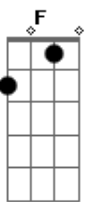

© ukulele-chords.com