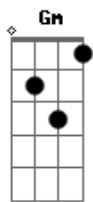

© ukulele-chords.com