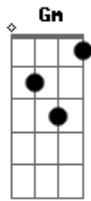

© ukulele-chords.com