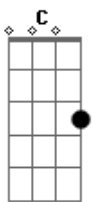

© ukulele-chords.com