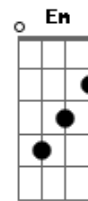

© ukulele-chords.com