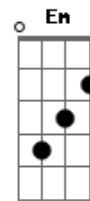

© ukulele-chords.com