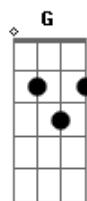

Chris Cornell - I Will Always Love You

Tom: D

(com acordes na forma de G)

Capostrate na 7ª casa

C F7M

If I should

C I should stay

Am Am7 I would only be in

G Your way

C F7M So I go

C C but I know

Am I will think of you

Am7 every step

F7M G Of the way

Refrão:

C Am F7M

And I

G C Am F7M

I will always love you

G C Am

I will always love you

Em Am Am7 D D

my darling

Verso:

C F7M

Bittersweet

C C memories

Am That's all

Am I am taking

F7M G With me

C F7M

So goodbye

C C please don't cry

Am Am We both know that I'm not

F7M G I'm not what you need

Refrão:

C Am F7M

And I

G C Am F7M

I will always love you

G C Am Em Am Am7 D D

I will always love you

Verso:

C F7M

I hope life

C C treats you kind

Am And I hope

Am7 you have all

F7M G You've dreamed of

C F7M

And I wish to you joy

C C and happiness

Am Am And above all of this

G I wish you love

Refrão:

C Am F7M

And I

G C Am F7M

I will always love you

G C I will always love you

Acordes

© ukulele-chords.com

© ukulele-chords.com

© ukulele-chords.com

© ukulele-chords.com

© ukulele-chords.com

© ukulele-chords.com

© ukulele-chords.com