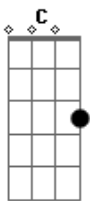

Chris Cornell - I Will Always Love You

Tom: D

(com acordes na forma de G)

Capostrate na 7ª casa

C F7M

If I should

C I should stay

Am Am7 I would only be in

G Your way

C F7M So I go

C C but I know

Am I will think of you

Am7 every step

F7M G Of the way

Refrão:

C Am F7M

And I

G C Am F7M

I will always love you

G C Am I will always love you

Em Am Am7 D D my darling

Verso:

C F7M

Bittersweet

C C memories

Am That's all

Am I am taking

F7M G With me

C F7M

So goodbye

C C please don't cry

Am Am We both know that I'm not

F7M G I'm not what you need

Refrão:

C Am F7M

And I

G C Am F7M

I will always love you

G C Am Em Am Am7 D D

I will always love you

Verso:

C F7M

I hope life

C C treats you kind

Am And I hope

Am7 you have all

F7M G You've dreamed of

C F7M

And I wish to you joy

C C and happiness

Am Am And above all of this

G I wish you love

Refrão:

C Am F7M

And I

G C Am F7M

I will always love you

G C I will always love you

Acordes

© ukulele-chords.com