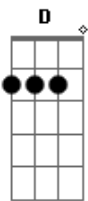

Chris Cornell - I Will Always Love You

Tom: D

(com acordes na forma de G)

Capostrate na 7ª casa

C F7M

If I should

C I should stay

Am Am7 I would only be in

G Your way

C F7M So I go

C C but I know

Am I will think of you

Am7 every step

F7M G Of the way

Refrão:

C Am F7M

And I

G C Am F7M

I will always love you

G C Am

I will always love you

Em Am Am7 D D

my darling

Verso:

C F7M

Bittersweet

C C memories

Am That's all

Am I am taking

F7M G With me

C F7M

So goodbye

C C please don't cry

Am Am We both know that I'm not

F7M G I'm not what you need

Refrão:

C Am F7M

And I

G C Am F7M

I will always love you

G C Am Em Am Am7 D D

I will always love you

Verso:

C F7M

I hope life

C C treats you kind

Am And I hope

Am7 you have all

F7M G You've dreamed of

C F7M

And I wish to you joy

C C and happiness

Am Am

And above all of this

G

I wish you love

Refrão:

C Am F7M

And I

G C Am F7M

I will always love you

G C

I will always love you

Acordes

© ukulele-chords.com

© ukulele-chords.com

© ukulele-chords.com

© ukulele-chords.com

© ukulele-chords.com

© ukulele-chords.com

© ukulele-chords.com