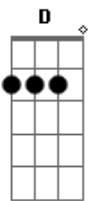

© ukulele-chords.com