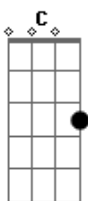

Chris Cornell - I Will Always Love You

Tom: D

(com acordes na forma de G)

Capostrate na 7ª casa

C F7M

If I should

C I should stay

Am Am7 I would only be in

G Your way

C F7M So I go

C C but I know

Am I will think of you

Am7 every step

F7M G Of the way

Refrão:

C Am F7M

And I

G C Am F7M

I will always love you

G C Am

I will always love you

Em Am Am7 D D

my darling

Verso:

C F7M

Bittersweet

C C memories

Am That's all

Am I am taking

F7M G With me

C F7M

So goodbye

C C please don't cry

Am Am We both know that I'm not

F7M G I'm not what you need

Refrão:

C Am F7M

And I

G C Am F7M

I will always love you

G C Am Em Am Am7 D D

I will always love you

Verso:

C F7M

I hope life

C C treats you kind

Am And I hope

Am7 you have all

F7M G You've dreamed of

C F7M

And I wish to you joy

C C and happiness

Am Am And above all of this

G I wish you love

Refrão:

C Am F7M

And I

G C Am F7M

I will always love you

G C I will always love you

Acordes

© ukulele-chords.com