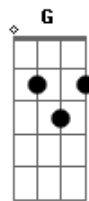

© ukulele-chords.com