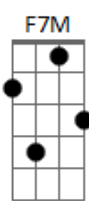

© ukulele-chords.com