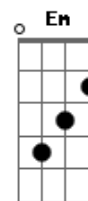

© ukulele-chords.com