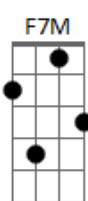

© ukulele-chords.com

© ukulele-chords.com