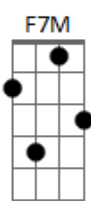

© ukulele-chords.com