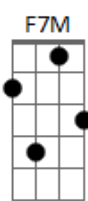

© ukulele-chords.com

© ukulele-chords.com