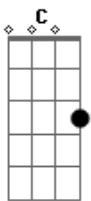

Chris Cornell - I Will Always Love You

Tom: D

(com acordes na forma de G)

Capostrate na 7ª casa

C F7M

If I should

C I should stay

Am Am7 I would only be in

G Your way

C F7M So I go

C C but I know

Am I will think of you

Am7 every step

F7M G Of the way

Refrão:

C Am F7M

And I

G C Am F7M

I will always love you

G C Am I will always love you

Em Am Am7 D D my darling

Verso:

C F7M

Bittersweet

C C memories

Am That's all

Am I am taking

F7M G With me

C F7M

So goodbye

C C please don't cry

Am Am We both know that I'm not

F7M G I'm not what you need

Refrão:

C Am F7M

And I

G C Am F7M

I will always love you

G C Am Em Am Am7 D D

I will always love you

Verso:

C F7M

I hope life

C C treats you kind

Am And I hope

Am7 you have all

F7M G You've dreamed of

C F7M

And I wish to you joy

C C and happiness

Am Am And above all of this

G I wish you love

Refrão:

C Am F7M

And I

G C Am F7M

I will always love you

G C I will always love you

Acordes

© ukulele-chords.com