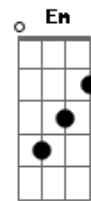

© ukulele-chords.com