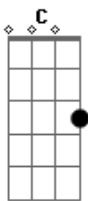

Chris Cornell - I Will Always Love You

Tom: D

(com acordes na forma de G)

Capostrate na 7ª casa

C F7M

If I should

C I should stay

Am Am7 I would only be in

G Your way

C F7M So I go

C C but I know

Am I will think of you

Am7 every step

F7M G Of the way

Refrão:

C Am F7M

And I

G C Am F7M

I will always love you

G C Am

I will always love you

Em Am Am7 D D

my darling

Verso:

C F7M

Bittersweet

C C memories

Am That's all

Am I am taking

F7M G With me

C F7M

So goodbye

C C please don't cry

Am Am We both know that I'm not

F7M G I'm not what you need

Refrão:

C Am F7M

And I

G C Am F7M

I will always love you

G C Am Em Am Am7 D D

I will always love you

Verso:

C F7M

I hope life

C C treats you kind

Am And I hope

Am7 you have all

F7M G You've dreamed of

C F7M

And I wish to you joy

C C and happiness

Am Am

And above all of this

G

I wish you love

Refrão:

C Am F7M

And I

G C Am F7M

I will always love you

G C

I will always love you

Acordes

© ukulele-chords.com