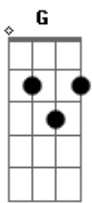

Chris Cornell - Climbing Up The Walls

Tom: D
Intro: Bm D A Bm D A

Estrofe 1:
Bm D
I keep seeing your face
A
When my eyes are closed.
Bm D A
I'm remembering how it used to go.
Bm D
Overmedicated
A
Nearly comatose.
Bm D
Or going out of your head
A
You're still on that road

Refrão 2x:
G A
You're just climbing up the walls... The walls... The walls
Bm
You're climbing up the walls... The walls... The Walls
G A
You're just climbing up the walls... The walls... The walls
E
You're climbing up the walls... The walls... The Walls

Ponte 2:
G A
The road won't rise and ease your crying.
Bm
If you do nothing... If you do nothing...
G A
The world won't try to change your mind.
E
If you don't change at all.

Refrão 2x:
G A
You're just climbing up the walls... The walls... The walls
Bm
You're climbing up the walls... The walls... The Walls
G A
You're just climbing up the walls... The walls... The walls
E
You're climbing up the walls... The walls... The Walls

Solo: G A Bm G A E

Acordes

© ukulele-chords.com

© ukulele-chords.com

© ukulele-chords.com

© ukulele-chords.com

© ukulele-chords.com