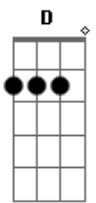

Refrão 2x:
G A
You're just climbing up the walls... The walls... The walls
Bm
You're climbing up the walls... The walls... The Walls
G A
You're just climbing up the walls... The walls... The walls
E
You're climbing up the walls... The walls... The Walls

Solo: Bm D A Bm D A

Estrofe 2:
Bm D
Now you're reaching that age
A
Where you should know.
Bm D
How to figure it out
A
All on your own.

Bm D
On the far side of town
A
Is a room we love.
Bm D
I started tearing it down.
A
Thinking you would follow
Ponte:
G
So what's in your mind
A
When you kill more than time?
Bm
You're sinking so low thinking you will be high.
G A E
Biting your lip while you're losing your mind alone
E
God knows...

Refrão 2x:
G A
You're just climbing up the walls... The walls... The walls
Bm
You're climbing up the walls... The walls... The Walls
G A
You're just climbing up the walls... The walls... The walls
E
You're climbing up the walls... The walls... The Walls

Ponte 2:
G A
The road won't rise and ease your crying.
Bm
If you do nothing... If you do nothing...
G A
The world won't try to change your mind.
E
If you don't change at all.

Refrão 2x:
G A
You're just climbing up the walls... The walls... The walls
Bm
You're climbing up the walls... The walls... The Walls
G A
You're just climbing up the walls... The walls... The walls
E
You're climbing up the walls... The walls... The Walls

Solo: G A Bm G A E

Acordes

© ukulele-chords.com