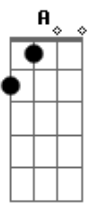

© ukulele-chords.com