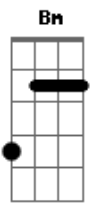

© ukulele-chords.com