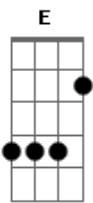

Chris Cornell - Climbing Up The Walls

Tom: D
Intro: Bm D A Bm D A

Estrofe 1:
Bm D
I keep seeing your face
A
When my eyes are closed.
Bm D A
I'm remembering how it used to go.
Bm D
Overmedicated
A
Nearly comatose.
Bm D
Or going out of your head
A
You're still on that road

Refrão 2x:
G A
You're just climbing up the walls... The walls... The walls
Bm
You're climbing up the walls... The walls... The Walls
G A
You're just climbing up the walls... The walls... The walls
E
You're climbing up the walls... The walls... The Walls

Ponte 2:
G A
The road won't rise and ease your crying.
Bm
If you do nothing... If you do nothing...
G A
The world won't try to change your mind.
E
If you don't change at all.

Refrão 2x:
G A
You're just climbing up the walls... The walls... The walls
Bm
You're climbing up the walls... The walls... The Walls
G A
You're just climbing up the walls... The walls... The walls
E
You're climbing up the walls... The walls... The Walls

Solo: G A Bm G A E

Acordes

© ukulele-chords.com

© ukulele-chords.com

© ukulele-chords.com

© ukulele-chords.com

© ukulele-chords.com