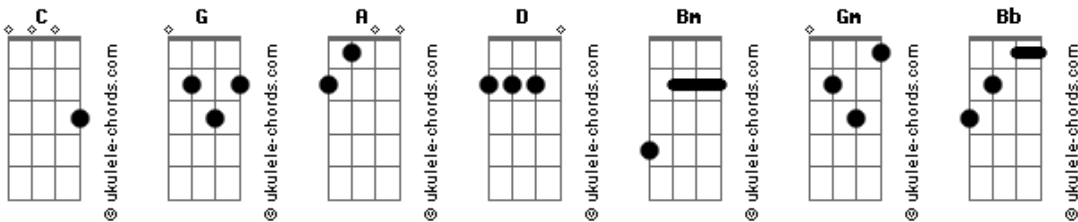

Chris Cornell - Cant Chnage Me

Tom: C

7/??/99

S1: sorry it took so long for me to get this tab out, its got some weird solos, and i had to make sure they were right., here is the new tabbed by sam³
 Normal Tuning (EADGBE)
 Intro: (1st guitar)

~~~~PALM MUTE~~~~

(2nd guitar)

THEN,

Verse **G A D C** x2  
**Bm**

CHORUS

## Acordes

"She's going to change the world"

"But she can't change me" "No she can't change me"

Solo #1

Verse,  
 Chorus  
 THEN:

**Gm G Bb** x2

"Suddenly I can see everything that is wrong"

Back to that weird intro riff  
 THEN: