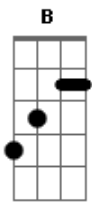

Chris Cornell - Can't Change Me (Acoustic Version)

Tom: G

Intro: (2x)

```
E|0---0---0---0---0---0---0---0---0---0---0---0---0---0|
B|0---0---0---0---0---0---0---0---0---0---0---0---0---0|
G|0---0---0---0---2---0---0---0---0---4---2---0---0---0|
D|2---4---5---2---5---4---5---2---2---5---4---2---4|
A|2---2---2---2---2---2---2---2---2---2---2---2---2---2|
E|0---0---0---0---0---0---0---0---0---0---0---0---0---0|
```

She can do anything at all
About anything she pleases
If I were to change what she thinks is wrong
What could she want with me?

Pre-Chorus:

C B7 G G C Cm

```
E|0---2---3---3---3---3|
B|0---0---3---3---5---4|
G|0---2---0---0---5---5|
D|2---1---0---0---5---5|
A|3---2---2---2---3---3|
E|-----3---1-----|
```

She's going to change the world.

Am Eb- Em (2x)

```
E|0---0---0|
B|0---0---0|
G|5---0---0|
D|7---4---2|
A|0---6---2|
E|0---0---0|
```

But she can't change me
No she can't change me.
Intro: Verse: (2x)

Em Em7 Em Em Em Em A

Suddenly I can see everything that's wrong with me
But what can I do?
I'm the only thing I really have at all

Pre-Chorus

Chorus

Intro:

Acordes

© ukulele-chords.com

© ukulele-chords.com

© ukulele-chords.com