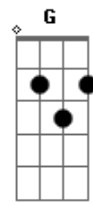

© ukulele-chords.com