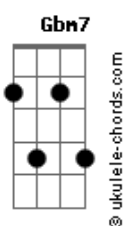

© ukulele-chords.com