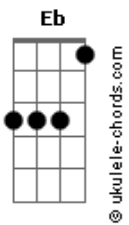

# Chris Cornell - Can't Change Me (Acoustic Version)

Tom: G

Intro: (2x)

```
E|0---0---0---0---0---0---0---0---0---0---0---0---0---0|
B|0---0---0---0---0---0---0---0---0---0---0---0---0---0|
G|0---0---0---0---2---0---0---0---0---4---2---0---0---0|
D|2---4---5---2---5---4---5---2---2---5---4---2---0---0|
A|2---2---2---2---2---2---2---2---2---2---2---2---2---2|
E|0---0---0---0---0---0---0---0---0---0---0---0---0---0|
```

She can do anything at all  
About anything she pleases  
If I were to change what she thinks is wrong  
What could she want with me?

Pre-Chorus:

C B7 G G C Cm

```
E|0---2---3---3---3---3---3|
B|0---0---3---3---5---4---4|
G|0---2---0---0---5---5---5|
D|2---1---0---0---5---5---5|
A|3---2---2---2---3---3---3|
E|-----3---1-----|
```

She's going to change the world.

Am Eb- Em (2x)

```
E|0---0---0---0|
B|0---0---0---0|
G|5---0---0---0|
D|7---4---2---2|
A|0---6---2---2|
E|0---0---0---0|
```

But she can't change me  
No she can't change me.  
Intro: Verse: (2x)

Suddenly I can see everything that's wrong with me  
But what can I do?  
I'm the only thing I really have at all

Pre-Chorus

Chorus

Intro:

© ukulele-chords.com

© ukulele-chords.com

© ukulele-chords.com

© ukulele-chords.com