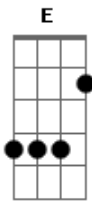

© ukulele-chords.com