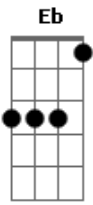

Chris Cornell - Can't Change Me (Acoustic Version)

Tom: G

Intro: (2x)

```
E|0---0---0---0---0---0---0---0---0---0---0---0---0---0|
B|0---0---0---0---0---0---0---0---0---0---0---0---0---0|
G|0---0---0---0---2---0---0---0---0---4---2---0---0---0|
D|2---4---5---2---5---4---5---2---2---5---4---2---4|
A|2---2---2---2---2---2---2---2---2---2---2---2---2---2|
E|0---0---0---0---0---0---0---0---0---0---0---0---0---0|
```

She can do anything at all
About anything she pleases
If I were to change what she thinks is wrong
What could she want with me?

Pre-Chorus:

C B7 G G C Cm

```
E|0---2---3---3---3---3|
B|0---0---3---3---5---4|
G|0---2---0---0---5---5|
D|2---1---0---0---5---5|
A|3---2---2---2---3---3|
E|-----3---1-----|
```

She's going to change the world.

Am Eb- Em (2x)

```
E|0---0---0|
B|0---0---0|
G|5---0---0|
D|7---4---2|
A|0---6---2|
E|0---0---0|
```

But she can't change me
No she can't change me.
Intro: Verse: (2x)

Em Em7 Em Em Em Em A

Suddenly I can see everything that's wrong with me
But what can I do?
I'm the only thing I really have at all

Pre-Chorus

Chorus

Intro:

Acordes

© ukulele-chords.com

© ukulele-chords.com

© ukulele-chords.com