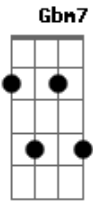

© ukulele-chords.com