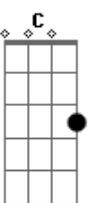

Chris Cornell - Billie Jean Acoustic

Tom: G

Primeira Parte:

0 dedilhado acima acompanha a primeira parte da letra, que segue:

Em
 She was more like a beauty queen from a movie screen
 Said don't mind, but what do you mean
 I am the one...

A o início da palavra "one" da primeira parte, inicia-se o dedilhado acima

Am **Em**
 who will dance on the floor in the round

Am
 She says I am the one who will dance on the floor ...

C
 ... in the round

C **D** **Em**
 But the kid is not my son

Am **Bm** **C** **D**
Em
 She says I am the one, but the kid is not my son

Solo de guitarra
 Repete refrão

D **Em** **Am** **Bm** **C**
 So take my strong advice and remember to always think
 twice

Do think twice

Acordes

© ukulele-chords.com

© ukulele-chords.com

© ukulele-chords.com

© ukulele-chords.com

© ukulele-chords.com

© ukulele-chords.com