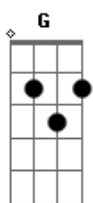

Pal
Pré-Refrão:

C **Em**
People always told me be careful what you do

C
Don't go around breaking young girls' hearts

C **Em**
Momma always told me be careful who you love

C **B7**
Be careful what you do before the lie becomes the truth

Refrão:
Em **Am** **Em**
Billie Jean is not my lover

Em **Am** **Em**
Am **Bm**
She's just a girl who says that I am the... one

C **D** **Em**

But the kid is not my son

(Em) **Am** **Bm** **C** **D**
She says I am the one, but the kid is not my son

0 Esquema se repete para a segunda parte da letra:

Em
For forty days and forty nights The law was on her side
Am
Who could stand when she's in demand, Her schemes and plans

Cause we dance on the floor in the round

C **Am**
(Corda A |----2~3-----5---|)
So take my strong advice and remember to always think twice,
Do think twice

Em
She told my baby that we'd danced till three, She looked at
me, showed a photo

Am
My baby cried, his eyes were like mine

Em
Cause we dance on the floor in the round

Pré-Refrão:

C **Em**
People always told me be careful what you do

C **Em**
Don't go around breaking young girls' hearts

C
Then she stood right by me, The smell of sweet perfume

B7
This happened much too soon When she called me to her room
yeah yeah yeah

Refrão:

Em **Am** **Em**
Billie Jean is not my lover

Em **Am** **Em**
Am **Bm**
Em She's just a girl who says that I am the... one

C **D** **Em**
But the kid is not my son

Am **Bm** **C** **D**
Em
She says I am the one, but the kid is not my son

Solo de guitarra
Repete refrão

D **Em** **Am** **Bm** **C**
So take my strong advice and remember to always think
twice

Do think twice

Acordes

© ukulele-chords.com