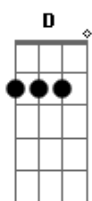

A
You're ripping it up on them chords,
playing my heart.

G D A
Electric guitar, electric guitar, electric guitar.
G D A
Electric guitar, electric guitar, electric guitar.

It kills me that I can't be with you,
thought I was the key you're playing.
Don't know I just gotta, be the one you let bleed out.
Wish I didn't know you, got me feeling stuck.
I can't let you go, just my luck.
Falling down without you,
can you pick me up?
And now I cant get you off my head.
because youre comming.

G

Coming through my speaker, speaker
D
got me trying to reach ya, reach ya.

A
My analogue feature, feature,
my electric guitar.

G
Everytime I mind you, mind you
D
everytime I'm by him, by him.

A
You're ripping it up on them chords,
playing my heart.

G D A
Electric guitar, electric guitar, electric guitar.
G D A
Electric guitar, electric guitar, electric guitar.

I'm losing my composure, all quit, game over.
You must think that I'm crazy, girl.
Please control me with your melody.
I'll play it for the world,
cause I'm your girl and I just wanna hear (So)

(refrão)

G
Coming through my speaker, speaker
D
got me trying to reach ya, reach ya.

A
My analogue feature, feature,
my electric guitar.

G
Everytime I mind you, mind you
D
everytime I'm by him, by him.

A
You're ripping it up on them chords,
playing my heart.

G D A
Electric guitar, electric guitar, electric guitar.
G D A
Electric guitar, electric guitar, electric guitar.

(G D A)

Acordes