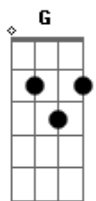

Chris Brown - Electric

Tom: D

(intro 2x) G D A

(verso)

G D A
He plays the sweetest melody.
G D A
When I hear, it takes over me.
G D A
And I feel every strum of the strings.
D A
It reminds me of all the things we used to be.
G D
Can't breathe at all cause you're coming.

G
Coming through my speaker, speaker
D
got me trying to reach ya, reach ya.
A
My analogue feature, feature,
my electric guitar.
G
Everytime I mind you, mind you
D
everytime I'm by him, by him.
A
You're ripping it up on them chords,
playing my heart.
G D A
Electric guitar, electric guitar, electric guitar.
G D A
Electric guitar, electric guitar, electric guitar.

It kills me that I can't be with you,
thought I was the key you're playing.
Don't know I just gotta, be the one you let bleed out.
Wish I didn't know you, got me feeling stuck.
I can't let you go, just my luck.
Falling down without you,
can you pick me up?
And now I cant get you off my head.
because youre comming.

G

Acordes

© ukulele-chords.com

© ukulele-chords.com

© ukulele-chords.com

Coming through my speaker, speaker
D
got me trying to reach ya, reach ya.
A
My analogue feature, feature,
my electric guitar.
G
Everytime I mind you, mind you
D
everytime I'm by him, by him.
A
You're ripping it up on them chords,
playing my heart.
G D A
Electric guitar, electric guitar, electric guitar.
G D A
Electric guitar, electric guitar, electric guitar.