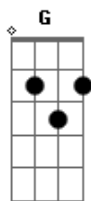

Chris Brown - Electric

Tom: D

(intro 2x) G D A

(verso)

G D A
He plays the sweetest melody.
G D A
When I hear, it takes over me.
G D A
And I feel every strum of the strings.
D A
It reminds me of all the things we used to be.
G D
Can't breathe at all cause you're coming.

G
Coming through my speaker, speaker
D
got me trying to reach ya, reach ya.
A
My analogue feature, feature,
my electric guitar.
G
Everytime I mind you, mind you
D
everytime I'm by him, by him.
A
You're ripping it up on them chords,
playing my heart.
G D A
Electric guitar, electric guitar, electric guitar.
G D A
Electric guitar, electric guitar, electric guitar.

It kills me that I can't be with you,
thought I was the key you're playing.
Don't know I just gotta, be the one you let bleed out.
Wish I didn't know you, got me feeling stuck.
I can't let you go, just my luck.
Falling down without you,
can you pick me up?
And now I cant get you off my head.
because youre comming.

G

Acordes

© ukulele-chords.com

© ukulele-chords.com

© ukulele-chords.com

Coming through my speaker, speaker
D
got me trying to reach ya, reach ya.
A
My analogue feature, feature,
my electric guitar.
G
Everytime I mind you, mind you
D
everytime I'm by him, by him.
A
You're ripping it up on them chords,
playing my heart.
G D A
Electric guitar, electric guitar, electric guitar.
G D A
Electric guitar, electric guitar, electric guitar.