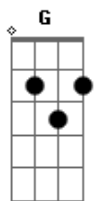

# Chris Brown - Electric

Tom: D

(intro 2x) G D A

(verso)

G D A  
He plays the sweetest melody.  
G D A  
When I hear, it takes over me.  
G D A  
And I feel every strum of the strings.  
D A  
It reminds me of all the things we used to be.  
G D  
Can't breathe at all cause you're coming.

G  
Coming through my speaker, speaker  
D  
got me trying to reach ya, reach ya.  
A  
My analogue feature, feature,  
my electric guitar.  
G  
Everytime I mind you, mind you  
D  
everytime I'm by him, by him.  
A  
You're ripping it up on them chords,  
playing my heart.  
G D A  
Electric guitar, electric guitar, electric guitar.  
G D A  
Electric guitar, electric guitar, electric guitar.

It kills me that I can't be with you,  
thought I was the key you're playing.  
Don't know I just gotta, be the one you let bleed out.  
Wish I didn't know you, got me feeling stuck.  
I can't let you go, just my luck.  
Falling down without you,  
can you pick me up?  
And now I cant get you off my head.  
because youre comming.

## Acordes

© ukulele-chords.com

© ukulele-chords.com

© ukulele-chords.com

Coming through my speaker, speaker  
D  
got me trying to reach ya, reach ya.  
A  
My analogue feature, feature,  
my electric guitar.  
G  
Everytime I mind you, mind you  
D  
everytime I'm by him, by him.  
A  
You're ripping it up on them chords,  
playing my heart.  
G D A  
Electric guitar, electric guitar, electric guitar.  
G D A  
Electric guitar, electric guitar, electric guitar.