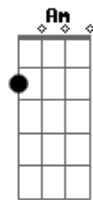

© ukulele-chords.com