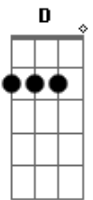

[Volta pro CORO]

Final:

C D
Let it be beautiful
Em D G
Let it be beautiful
C D Em
I don't wanna go there, baby
D G
We should never go there.

(C D Em D G)

Acordes

© ukulele-chords.com

© ukulele-chords.com

© ukulele-chords.com