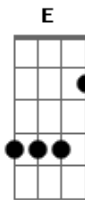

© ukulele-chords.com