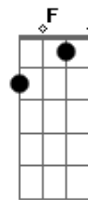

© ukulele-chords.com