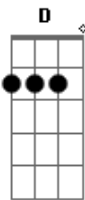

[Volta pro CORO]

Final:

C D
Let it be beautiful
Em D G
Let it be beautiful
C D Em
I don't wanna go there, baby
D G
We should never go there.

(C D Em D G)

Acordes

© ukulele-chords.com

© ukulele-chords.com

© ukulele-chords.com