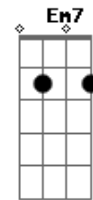

© ukulele-chords.com