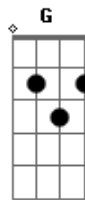

[Volta pro CORO]

Final:

C D
Let it be beautiful
Em D G
Let it be beautiful
C D Em
I don't wanna go there, baby
D G
We should never go there.

(C D Em D G)

Acordes

© ukulele-chords.com

© ukulele-chords.com

© ukulele-chords.com