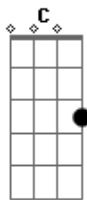

[Volta pro CORO]

Ponte:

F Am7
Just let the past, just be the past
Em7
And focus on things that's gonna make us laugh
F Am7
Take me as I am, not who I was
Em7
I promise I'll be the one that you can trust

[Volta pro CORO]

Final:

C D
Let it be beautiful
Em D G
Let it be beautiful
C D Em
I don't wanna go there, baby
D G
We should never go there.

(C D Em D G)

Acordes

© ukulele-chords.com

© ukulele-chords.com

© ukulele-chords.com