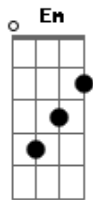

[Volta pro CORO]

Final:

C D
Let it be beautiful
Em D G
Let it be beautiful
C D Em
I don't wanna go there, baby
D G
We should never go there.

(C D Em D G)

Acordes

© ukulele-chords.com

© ukulele-chords.com

© ukulele-chords.com