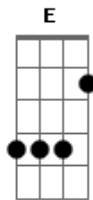

© ukulele-chords.com