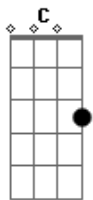

[Volta pro CORO]

Ponte:

F Am7
Just let the past, just be the past
Em7
And focus on things that's gonna make us laugh
F Am7
Take me as I am, not who I was
Em7
I promise I'll be the one that you can trust

[Volta pro CORO]

Final:

C D
Let it be beautiful
Em D G
Let it be beautiful
C D Em
I don't wanna go there, baby
D G
We should never go there.

(C D Em D G)

Acordes

© ukulele-chords.com

© ukulele-chords.com

© ukulele-chords.com