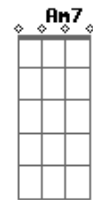

© ukulele-chords.com