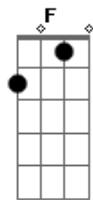

© ukulele-chords.com