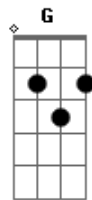

[Volta pro CORO]

Final:

C D
Let it be beautiful
Em D G
Let it be beautiful
C D Em
I don't wanna go there, baby
D G
We should never go there.

(C D Em D G)

Acordes

© ukulele-chords.com

© ukulele-chords.com

© ukulele-chords.com