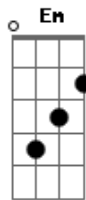

[Volta pro CORO]

Final:

C D
Let it be beautiful
Em D G
Let it be beautiful
C D Em
I don't wanna go there, baby
D G
We should never go there.

(C D Em D G)

Acordes

© ukulele-chords.com

© ukulele-chords.com

© ukulele-chords.com