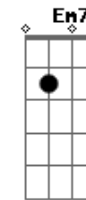

© ukulele-chords.com