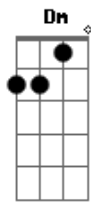

© ukulele-chords.com