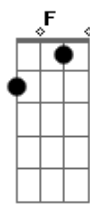

© ukulele-chords.com