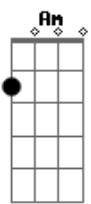

© ukulele-chords.com