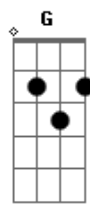

© ukulele-chords.com