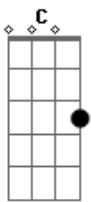

Am G F
Don't be gone too long (too long)
F G Dm
'Cause you won't be there to love me when you're gone
Am G F
Don't be gone too long (too long)
F G Dm
Tell me who's gonna love me when you're gone

Am G F F G Dm
When you're, when you're gone
Am G F F G Dm
When you're gone

Am G F
Golden leaves are dancing on the ground
F G Dm
It's getting cold, cold
Am G F
Safe from time, will be forever young
F G Dm
Never old, old
Am G F
See upon a fire out in space,
F G Dm
Zooming up behind me
Am G F
All the wonder written in your face

F G Dm
Was there beside me

Am G F
Don't be gone too long (too long)
F G Dm
'Cause you won't be there to love me when you're gone
Am G F
Don't be gone too long (too long)
F G Dm
Tell me who's gonna love me when you're gone
Oh oh
Am G F F G Dm
When you're when you're gone
Oh oh
Am G F F G Dm
When you're gone

Am G
Bring it back to me, bring it back to me
F
Is it really over?
F G Dm
Bring it back to me, bring it back to me (is it over?)
Am G
Bring it back to me, bring it back to me
F
Is it really over? (Yeah)
F G Dm
Bring it back to me, bring it back to me

Am G F
Don't be gone too long (too long)
F G Dm
'Cause you won't be there to love me when you're gone
Am G F
Don't be gone too long (too long)
F G Dm
Tell me who's gonna love me when you're gone
Am G F
Don't be gone too long (too long)
F G Dm
'Cause you won't be there to love me when you're gone
Am G F
Don't be gone too long (too long)
F G Dm
Tell me who's gonna love me when you're gone

Acordes

© ukulele-chords.com