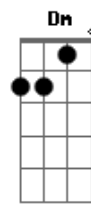

© ukulele-chords.com