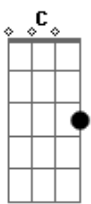

Am G F
Don't be gone too long (too long)
F G Dm
'Cause you won't be there to love me when you're gone
Am G F
Don't be gone too long (too long)
F G Dm
Tell me who's gonna love me when you're gone

Am G F F G Dm
When you're, when you're gone
Am G F F G Dm
When you're gone

Am G F
Golden leaves are dancing on the ground
F G Dm
It's getting cold, cold
Am G F
Safe from time, will be forever young
F G Dm
Never old, old
Am G F
See upon a fire out in space,
F G Dm
Zooming up behind me
Am G F
All the wonder written in your face

F G Dm
Was there beside me

Am G F
Don't be gone too long (too long)
F G Dm
'Cause you won't be there to love me when you're gone
Am G F
Don't be gone too long (too long)
F G Dm
Tell me who's gonna love me when you're gone
Oh oh
Am G F F G Dm
When you're when you're gone
Oh oh
Am G F F G Dm
When you're gone

Am G
Bring it back to me, bring it back to me
F
Is it really over?
F G Dm
Bring it back to me, bring it back to me (is it over?)
Am G
Bring it back to me, bring it back to me
F
Is it really over? (Yeah)
F G Dm
Bring it back to me, bring it back to me

Am G F
Don't be gone too long (too long)
F G Dm
'Cause you won't be there to love me when you're gone
Am G F
Don't be gone too long (too long)
F G Dm
Tell me who's gonna love me when you're gone
Am G F
Don't be gone too long (too long)
F G Dm
'Cause you won't be there to love me when you're gone
Am G F
Don't be gone too long (too long)
F G Dm
Tell me who's gonna love me when you're gone

Acordes

© ukulele-chords.com