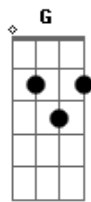

© ukulele-chords.com