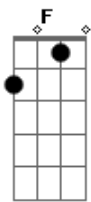

© ukulele-chords.com