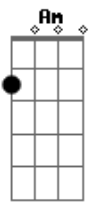

© ukulele-chords.com