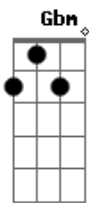

© ukulele-chords.com