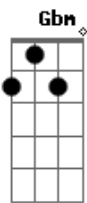

Gbm

© ukulele-chords.com