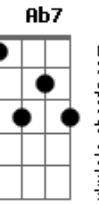

© ukulele-chords.com