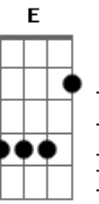

© ukulele-chords.com