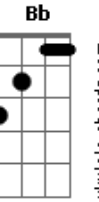

© ukulele-chords.com

© ukulele-chords.com

Mr. Sandman, bring me a dream Gb7  
Make him the cutest that I've ever seen B7  
E7 A7  
Give him the word that I'm not a rover D Bb  
A7  
Then tell him that his lonesome nights are over D7M Db7  
Sandman, I'm so alone  
Gb7 B7  
Don't have nobody to call my own Em Gm  
Please turn on your magic beam D E7 A7 D  
Mr. Sandman, bring me a dream  
( Bm E7 Bm E7 A E7 )