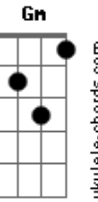

# Chordettes - Mr. Sandman

tom:  
Intro: A Bm E A Bm E

[Primeira Parte]

A7M Ab7  
Mr. Sandman, bring me a dream  
Db7  
Make him the cutest that I've ever seen Gb7  
B7 E7  
Give him two lips like roses and clover  
A F E7  
Then tell him that his lonesome nights are over  
A7M Ab7  
Sandman, I'm so alone  
Db7 Gb7  
Don't have nobody to call my own Dm  
Bm  
Please turn on your magic beam A B7 E7 A  
Mr. Sandman, bring me a dream  
( D Em A7 D Em A7 )

[Segunda Parte]

( D Em A7 D Em A7 )

D7M Db7

© ukulele-chords.com

© ukulele-chords.com

Mr. Sandman, bring me a dream Gb7  
Make him the cutest that I've ever seen B7  
E7 A7  
Give him the word that I'm not a rover D Bb  
A7  
Then tell him that his lonesome nights are over D7M Db7  
Sandman, I'm so alone  
Gb7 B7  
Don't have nobody to call my own Em Gm  
Please turn on your magic beam D E7 A7 D  
Mr. Sandman, bring me a dream  
( Bm E7 Bm E7 A E7 )

[Terceira Parte]

A7M Ab7  
Mr. Sandman bring us a dream  
Db7 Gb7  
Give him a pair of eyes with a come-hither gleam B7 E7  
Give him a lonely heart like Pagliacci A F E7  
And lots of wavy hair like Liberace A7M Ab7  
Mr. Sandman, someone to hold Db7 Gb7  
Would be so peachy before we're too old Bm Dm  
So please turn on your magic beam A B7 A B7  
Mr. Sandman, bring us, please, please, please A B7 E7 A  
Mr. Sandman, bring us a dream