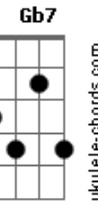

© ukulele-chords.com