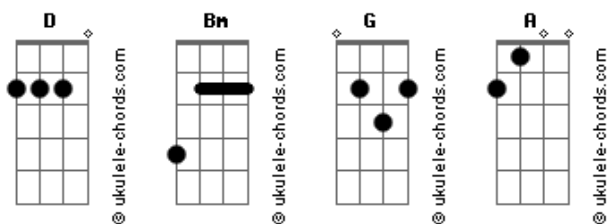

Chord Overstreet - Hold On

Tom: D
Intro: Bm G D

Verso 1:

Bm G
Loving and fighting
D
Accusing, united
D
I can't imagine a world with you gone
Bm G D
The joy and the chaos, the demons we're made of
D
I'd be so lost if you left me alone
Bm G
You locked yourself in the bathroom
D
Lying on the floor when I break through
Bm G
I pull you in to feel your heartbeat
D
Can you hear me screaming "please don't leave me"

Refrão:

Bm G D
Hold on, I still want you
Bm G D
Come back, I still need you
Bm G
Let me take your hand, I'll make it right
D
I swear to love you all my life
Bm G D
Hold on, I still need you

Verso 2:

Bm G D
A long endless highway, you're silent beside me
D
Drivin' a nightmare I can't escape from
Bm G D
Helplessly praying, the light isn't fadin'

Acordes

D
Hiding the shock and the chill in my bones
Bm G D
They took you away on a table
D
I pace back and forth as you lay still
Bm G D
I pull you in to feel your heartbeat
D
Can you hear me screaming, "please don't leave me"

Refrão:

Bm G D
Hold on, I still want you
Bm G D
Come back, I still need you
Bm G D
Let me take your hand, I'll make it right
D
I swear to love you all my life
Bm G D
Hold on, I still need you

Ponte:

G Bm
I don't wanna let go
A G
I know I'm not that strong
Bm
I just wanna hear you
A G
Saying baby, let's go home
Bm
Let's go home
A G
Yeah, I just wanna take you home