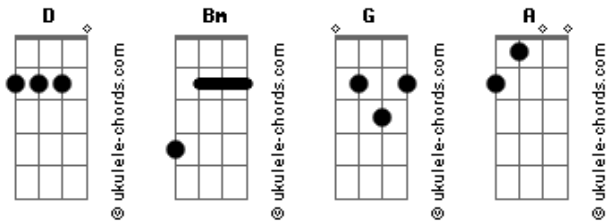

Chord Overstreet - Hold On

Tom: D
Intro: Bm G D

Verso 1:

Bm G
Loving and fighting
D
Accusing, united
D
I can't imagine a world with you gone
Bm G D
The joy and the chaos, the demons we're made of
D
I'd be so lost if you left me alone
Bm G
You locked yourself in the bathroom
D
Lying on the floor when I break through
Bm G
I pull you in to feel your heartbeat
D
Can you hear me screaming "please don't leave me"

Refrão:

Bm G D
Hold on, I still want you
Bm G D
Come back, I still need you
Bm G
Let me take your hand, I'll make it right
D
I swear to love you all my life
Bm G D
Hold on, I still need you

Verso 2:

Bm G D
A long endless highway, you're silent beside me
D
Drivin' a nightmare I can't escape from
Bm G D
Helplessly praying, the light isn't fadin'

Acordes

D
Hiding the shock and the chill in my bones
Bm G D
They took you away on a table
D
I pace back and forth as you lay still
Bm G D
I pull you in to feel your heartbeat
D
Can you hear me screaming, "please don't leave me"

Refrão:

Bm G D
Hold on, I still want you
Bm G D
Come back, I still need you
Bm G D
Let me take your hand, I'll make it right
D
I swear to love you all my life
Bm G D
Hold on, I still need you

Ponte:

G Bm
I don't wanna let go
A G
I know I'm not that strong
Bm
I just wanna hear you
A G
Saying baby, let's go home
Bm
Let's go home
A G
Yeah, I just wanna take you home

Final:

Bm G D
Hold on, I still want you
Bm G D
Come back, I still need you