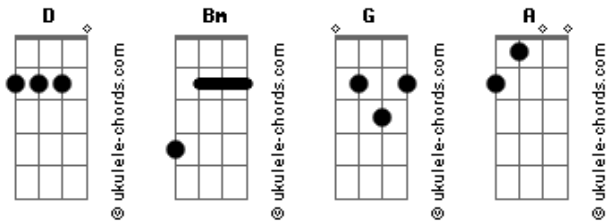

Chord Overstreet - Hold On

Tom: D
Intro: Bm G D

Verso 1:

Bm G
Loving and fighting
D
Accusing, united
D
I can't imagine a world with you gone
Bm G D
The joy and the chaos, the demons we're made of
D
I'd be so lost if you left me alone
Bm G
You locked yourself in the bathroom
D
Lying on the floor when I break through
Bm G
I pull you in to feel your heartbeat
D
Can you hear me screaming "please don't leave me"

Refrão:

Bm G D
Hold on, I still want you
Bm G D
Come back, I still need you
Bm G
Let me take your hand, I'll make it right
D
I swear to love you all my life
Bm G D
Hold on, I still need you

Verso 2:

Bm G D
A long endless highway, you're silent beside me
D
Drivin' a nightmare I can't escape from
Bm G D
Helplessly praying, the light isn't fadin'

Acordes

D
Hiding the shock and the chill in my bones
Bm G D
They took you away on a table
D
I pace back and forth as you lay still
Bm G D
I pull you in to feel your heartbeat
D
Can you hear me screaming, "please don't leave me"

Refrão:

Bm G D
Hold on, I still want you
Bm G D
Come back, I still need you
Bm G D
Let me take your hand, I'll make it right
D
I swear to love you all my life
Bm G D
Hold on, I still need you

Ponte:

G Bm
I don't wanna let go
A G
I know I'm not that strong
Bm
I just wanna hear you
A G
Saying baby, let's go home
Bm
Let's go home
A G
Yeah, I just wanna take you home