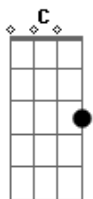

F G C C7
I'm just a silly girl in a stupid dumb old world

F
And he is perfect

Fm C
Cause he's supposed to be

C C F
Smile at him in your math class

C C F
Strive for him to do the same

C C F C C
Open your eyes and realize he does not know your name

F
And he does not care to

F G C C7
Cause I'm just a silly girl in a stupid dumb old world

F G C C7
I'm just a silly girl in a stupid dumb old world

F
And he is perfect

Fm C
Unlike me

F G C C7
And how could I ever think that it was meant to be

F G C C7 F Fm
And how could I ever think that anything was made for me

F G C C7
Cause I'm just a silly girl in a stupid dumb old world

F G C C7
I'm just a silly girl in my stupid dumb old world

F Fm
And he was perfect

Am
He was supposed to be

F Fm
I made him perfect

Cause I wanted him to be

Acordes

© ukulele-chords.com

© ukulele-chords.com

© ukulele-chords.com

© ukulele-chords.com