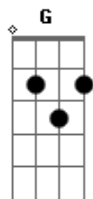

Chloe Moriondo - Silly Girl

Tom: C

Intro: C F C F

C C F
Flowers bloomed when he walked

C C F
Angels sang when he talked

C C F C C F
I laid my head down on my pillow and I dreamed

C F G C C7
Cause I'm just a silly girl in a stupid dumb old world

F G C C7
I'm just a silly girl in a stupid dumb old world

F
And he is perfect

Fm C
Cause he's supposed to be

C C F
Smile at him in your math class

C C F
Strive for him to do the same

C C F C C
Open your eyes and realize he does not know your name

F G C C7 F Fm
And how could I ever think that anything was made for me

F G C C7
Cause I'm just a silly girl in a stupid dumb old world

F G C C7
I'm just a silly girl in my stupid dumb old world

F Fm
And he was perfect

Am
He was supposed to be

F Fm
I made him perfect

Cause I wanted him to be

Acordes

© ukulele-chords.com

© ukulele-chords.com

© ukulele-chords.com

© ukulele-chords.com