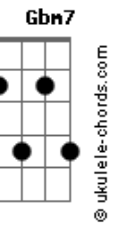

Chico Buarque - Meu caro amigo

Tom: C

(intro) Em7 Eb Dm7 G7
Gm7 C7 F7M Fm C D7 G7 G7

C7M Eb Dm7 G7 C7M

Meu caro amigo me perdoe por favor

Eb Dm7 G7 C7M

Se não lhe faço uma visita

Eb Dm7 G7 C7M

C7
© ukulele-chords.com

D7
© ukulele-chords.com

Bm7
© ukulele-chords.com

E7
© ukulele-chords.com

Am7
© ukulele-chords.com

Gbm7
© ukulele-chords.com

B7
© ukulele-chords.com

A7
© ukulele-chords.com