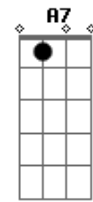

© ukulele-chords.com