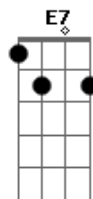

Am Bm E7 A7 A Cm
 Chorei, chorei Até ficar com dó de mim...

Acordes

© ukulele-chords.com

© ukulele-chords.com

© ukulele-chords.com

© ukulele-chords.com

© ukulele-chords.com

© ukulele-chords.com