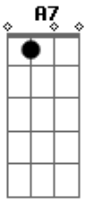

© ukulele-chords.com