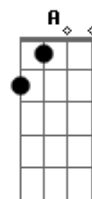

© ukulele-chords.com