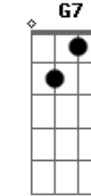

© ukulele-chords.com