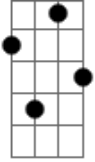

Chicago - Colour My World

Tom: C

As time goes on I realize just what you mean to me
And now, now that you're near

promise your love that I've waited to share
And dreams of our moments together
colour my world with hopes of loving you

Acordes

© ukulele-chords.com

F7M

© ukulele-chords.com

© ukulele-chords.com

© ukulele-chords.com

© ukulele-chords.com

© ukulele-chords.com

© ukulele-chords.com

© ukulele-chords.com

© ukulele-chords.com

© ukulele-chords.com