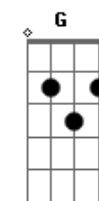

© ukulele-chords.com