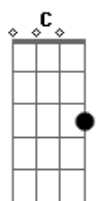

Chicago - Beginnings

Tom: C

A7M **Bm7** **A7M** **Bm7**
 When I'm with you, It doesn't matter where we
 are
A7M **Bm7** **A7M** **Bm7**
 Or what we're doin', I'm with you that's all
 that matters
G7M **C**
 Time passes much too quickly
G7M **C**
 When we're together laughing
G7M **C**
 I wish I could sing it to you
G7M **C**
 I wish I could sing it to you
A7M **Bm7** **A7M** **Bm7** **A7M** **Bm7**
 Oh o
Bm7 **A7M** **Em** **A7M** **Em**
 Mostly I'm silent, Mmmmm silent
A7M **Bm7** **A7M** **Bm7**

into words

A7M **Bm7** **A7M** **Bm7** **A7M** **Bm7**
 Oh o

A **G** **F7M** **G**
 Only the beginning of what I want to feel

forever

A **G** **F7M** **G**
 Only the beginning of what I want to feel

forever

A **G** **F7M** **G**
 Only the beginning, Only the beginning

Acordes

© ukulele-chords.com

© ukulele-chords.com

© ukulele-chords.com

© ukulele-chords.com

© ukulele-chords.com

© ukulele-chords.com