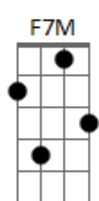

Chicago - Beginnings

Tom: C

A7M **Bm7** **A7M** **Bm7**
 When I'm with you, It doesn't matter where we
 are
A7M **Bm7** **A7M** **Bm7**
 Or what we're doin', I'm with you that's all
 that matters
G7M **C**
 Time passes much too quickly
G7M **C**
 When we're together laughing
G7M **C**
 I wish I could sing it to you
G7M **C**
 I wish I could sing it to you
A7M **Bm7** **A7M** **Bm7** **A7M** **Bm7**
 Oh o
Bm7 **A7M** **Em** **A7M** **Em**
 Mostly I'm silent, Mmmmm silent
A7M **Bm7** **A7M** **Bm7**

into words

A7M **Bm7** **A7M** **Bm7** **A7M** **Bm7**
 Oh o

A **G** **F7M** **G**
 Only the beginning of what I want to feel

forever

A **G** **F7M** **G**
 Only the beginning of what I want to feel

forever

A **G** **F7M** **G**
 Only the beginning, Only the beginning

Acordes

© ukulele-chords.com

© ukulele-chords.com

© ukulele-chords.com

© ukulele-chords.com

© ukulele-chords.com

© ukulele-chords.com