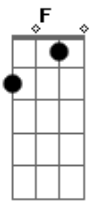

© ukulele-chords.com