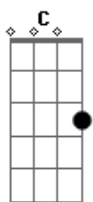

Chicago - Baby What a Big Surprise - Chicago

Tom: C
Intro: C G F C F C G

C Dm Em F
Right before my very eyes
C Dm Em F
I thought that you were only faking it
C Dm Em F
And right before my heart was taking it

Bb F
Baby what a big surprise
Bb F
Right before my very eyes
Eb Bb
ohhohhhoh

C Dm Em F
yesterday it seemed to me
C Dm Em F
my life was nothing more than wasted time
C Dm Em F
but here today you softly changed my mind

Bb F
Baby what a big surprise
Bb F
Right before my very eyes
C Eb Bb

ohhohhhoh ohhohhhoh

Am Am
Just to be alone
G C
Was a little more than I could take
Am G C
Then you came to stay
Am Am
Hold me in the morning
G C
Love me in the afternoon
Am G Bb G
Help me find my way.

C Dm Em F
Now and then just like before
C Dm Em F
I think about the love I've thrown away
C Dm Em F
But now it doesn't matter anyway.

Bb F
Baby what a big surprise
Bb F
Right before my very eyes
C Eb Bb
ohhohhhoh ohhohhhoh

Acordes

© ukulele-chords.com