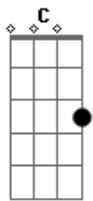

Chicago - Baby What a Big Surprise - Chicago

Tom: C
Intro: C G F C F C G

C Dm Em F
Right before my very eyes
C Dm Em F
I thought that you were only faking it
C Dm Em F
And right before my heart was taking it

Bb F
Baby what a big surprise
Bb F
Right before my very eyes
Eb Bb
ohhohhhoh

C Dm Em F
yesterday it seemed to me
C Dm Em F
my life was nothing more than wasted time
C Dm Em F
but here today you softly changed my mind

Bb F
Baby what a big surprise
Bb F
Right before my very eyes
C Eb Bb

ohhohhhoh ohhohhhoh

Am Am
Just to be alone
G C
Was a little more than I could take
Am G C
Then you came to stay
Am Am
Hold me in the morning
G C
Love me in the afternoon
Am G Bb G
Help me find my way.

C Dm Em F
Now and then just like before
C Dm Em F
I think about the love I've thrown away
C Dm Em F
But now it doesn't matter anyway.

Bb F
Baby what a big surprise
Bb F
Right before my very eyes
C Eb Bb
ohhohhhoh ohhohhhoh

Acordes

© ukulele-chords.com