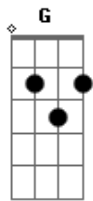

© ukulele-chords.com