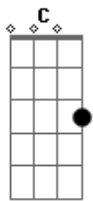

Chicago - Baby What a Big Surprise - Chicago

Tom: C

Intro: C G F C F C G

C Dm Em F
Right before my very eyes
C Dm Em F
I thought that you were only faking it
C Dm Em F
And right before my heart was taking it

Bb F
Baby what a big surprise
Bb F
Right before my very eyes
Eb Bb
ohhohhhoh

C Dm Em F
yesterday it seemed to me
C Dm Em F
my life was nothing more than wasted time
C Dm Em F
but here today you softly changed my mind

Bb F
Baby what a big surprise
Bb F
Right before my very eyes

C Eb Bb
ohhohhhoh ohhohhhoh

Am Am
Just to be alone
G C
Was a little more than I could take
Am G C
Then you came to stay
Am Am
Hold me in the morning
G C
Love me in the afternoon
Am G Bb G
Help me find my way.

C Dm Em F
Now and then just like before
C Dm Em F
I think about the love I've thrown away
C Dm Em F
But now it doesn't matter anyway.

Bb F
Baby what a big surprise
Bb F
Right before my very eyes
C Eb Bb
ohhohhhoh ohhohhhoh

Acordes

© ukulele-chords.com