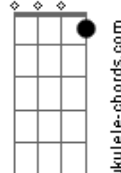

© ukulele-chords.com

C7