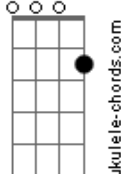

© ukulele-chords.com

C7M