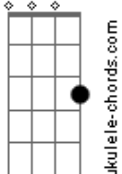

© ukulele-chords.com

C