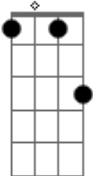

C7M Am7 Dm7 G

The passing years will show

C7M Am7 Gm7 C7

You've kept my love so young

F7M Fm

So new

C7M Am7 Dm7 G

And time after time

C7M Am7 Dm7

You'll hear me say that I'm

C7M Am7 Dm7 G7 C7M

So lucky to be loving you

Acordes

G

© ukulele-chords.com

F#