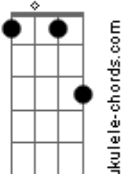

C7M Am7 Dm7

You'll hear me say that I'm

C7M Am7 Dm7 G7 C7M

So lucky to be loving you

Acordes

G

© ukulele-chords.com

F#