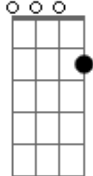

© ukulele-chords.com

C7M