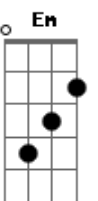

Cher - Shoop Shoop Song

Tom: D

A **G**
Does he love me, I wanna know
A
How can I tell if he loves me so?

Em **A**
{Is it in his eyes?}
Oh, no you'll be deceived
Em **A**
{Is it in his sighs?}
Oh, no he'll make believe

Em **A**
{In his warm embrace?}
On no, that's just his arms

D **Bm**
If you wanna know
{Shoop, shoop, shoop, shoop}

G **A**
If he loves you so
{Shoop, shoop, shoop, shoop}

D
It's in his kiss
G **A**
{That's where it is}

G **A**
If he loves you so
{Shoop, shoop, shoop, shoop}

D
It's in his kiss
G **A**
{That's where it is}

D
Oh, It's in his kiss
G **A**
{That's where it is}

D
Oh, yeah it's in his kiss
{It's in his kiss}

G **A**
{That's where it is}

D
Ooh, it's in his kiss
{It's in his kiss}

Acordes

© ukulele-chords.com

© ukulele-chords.com

© ukulele-chords.com

© ukulele-chords.com

© ukulele-chords.com

© ukulele-chords.com