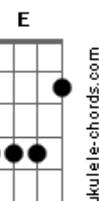

Cher - Shoop Shoop Song

Tom: D

A **G**
Does he love me, I wanna know
A
How can I tell if he loves me so?

Em **A**
{Is it in his eyes?}
Oh, no you'll be deceived
Em **A**
{Is it in his sighs?}
Oh, no he'll make believe

Em **A**
{In his warm embrace?}
On no, that's just his arms

D **Bm**
If you wanna know
{Shoop, shoop, shoop, shoop}

G **A**
If he loves you so
{Shoop, shoop, shoop, shoop}

D
It's in his kiss
G **A**
{That's where it is}

G **A**
If he loves you so
{Shoop, shoop, shoop, shoop}

D
It's in his kiss
G **A**
{That's where it is}

D
Oh, It's in his kiss
G **A**
{That's where it is}

D
Oh, yeah it's in his kiss
{It's in his kiss}

G **A**
{That's where it is}

D
Ooh, it's in his kiss
{It's in his kiss}

Acordes

© ukulele-chords.com

© ukulele-chords.com

© ukulele-chords.com

© ukulele-chords.com

© ukulele-chords.com

© ukulele-chords.com