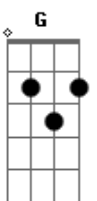

Cher - Shoop Shoop Song

Tom: D

A **G**
Does he love me, I wanna know
A
How can I tell if he loves me so?

Em **A**
{Is it in his eyes?}
Oh, no you'll be deceived
Em **A**
{Is it in his sighs?}
Oh, no he'll make believe

Em **A**
{In his warm embrace?}
On no, that's just his arms

D **Bm**
If you wanna know
{Shoop, shoop, shoop, shoop}

G **A**
If he loves you so
{Shoop, shoop, shoop, shoop}

D
It's in his kiss
G **A**
{That's where it is}

G **A**
If he loves you so
{Shoop, shoop, shoop, shoop}

D
It's in his kiss
G **A**
{That's where it is}

D
Oh, It's in his kiss
G **A**
{That's where it is}

D
Oh, yeah it's in his kiss
{It's in his kiss}

G **A**
{That's where it is}

D
Ooh, it's in his kiss
{It's in his kiss}

Acordes

© ukulele-chords.com

© ukulele-chords.com

© ukulele-chords.com

© ukulele-chords.com

© ukulele-chords.com

© ukulele-chords.com