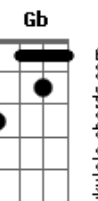

Cher - Shoop Shoop Song

Tom: D

A **G**
Does he love me, I wanna know
A
How can I tell if he loves me so?

Em **A**
{Is it in his eyes?}
Oh, no you'll be deceived
Em **A**
{Is it in his sighs?}
Oh, no he'll make believe

G **A**
If he loves you so
{Shoop, shoop, shoop, shoop}

D
It's in his kiss
G **A**
{That's where it is}

D
Oh, It's in his kiss
G **A**
{That's where it is}

D
Oh, yeah it's in his kiss
{It's in his kiss}

G **A**
{That's where it is}

D
Ooh, it's in his kiss
{It's in his kiss}

Acordes

© ukulele-chords.com

© ukulele-chords.com

© ukulele-chords.com

© ukulele-chords.com

© ukulele-chords.com

© ukulele-chords.com