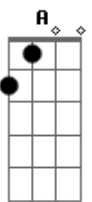

© ukulele-chords.com

This time you said you're playing games again
What are we becoming of it now?
It's fine, I said, if you're the one in my head
Cause I just don't know how to put you out

[Pre-Chorus]
Cause I don't want another heart to fill the holes
That you left under my covers for me to grow cold
I don't wanna miss somebody who's not missing me
But the city feels so lonely when you leave

My room, where I want you
Tangled ease in my sheets
In your shirt that I got you
Half asleep, holding onto me
My bed where you left me
Tangled up, now it's noon
In your shirt that you gave me
Half asleep, wishing I still had you

Ooh ooh ooh ooh ooh ooh
Ooh ooh ooh ooh
Ooh ooh ooh ooh ooh ooh
I'm half asleep, wishing I still had you