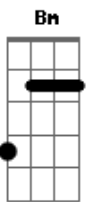

© ukulele-chords.com