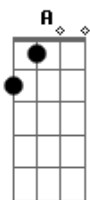

Dbm A B B Gb
Gb
(Turn me on now)
B Ab
Turn me on, turn me on
Dbm A B B Gb
Gb
Yeah
Ab
Turn me on now

Acordes

© ukulele-chords.com

ukulele-chords.com

© ukulele-chords.com

© ukulele-chords.com

© ukulele-chords.com