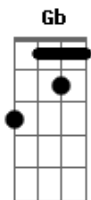

Cheat Codes - let me hold you turn me on

Tom: E

Intro: Dbm A B Gb B Ab

[Verse 1]

Dbm
For the longest time we jamming at the party
A B
And you're whipping on me
Gb
Pushing everything on me
B Ab
We got Silentó on repeat
Dbm
But if you think you're gonna get away from me
A B
Better change your mind
Gb
The Henny got me feeling right
B Ab
You're going home with me tonight

B
Better change their minds
Gb
The Henny got us feeling right
B Ab
You're going home with me tonight

A E B
Let me hold you, girl, caress my body
Dbm A
You got me going crazy
E B Dbm
You turn me on, turn me on
A E B
Let me jam you, girl whip all around me
Dbm A
You got me going crazy
E B Dbm
You turn me on, turn me on

Dbm A B B Gb Gb
B Ab
Turn me on, turn me on
Dbm A B B Gb Gb
B Ab
Turn me on, turn me on

A E B
Let me hold you, girl, caress my body
Dbm A
You got me going crazy
E B Dbm
You turn me on, turn me on
A E B
Let me jam you, girl whip all around me
Dbm A
You got me going crazy
E B Dbm
You turn me on, turn me on

Dbm A B B Gb
Gb
(Turn me on now)
B Ab
Turn me on, turn me on
Dbm A B B Gb
Gb
Yeah
Ab
Turn me on now

Acordes

© ukulele-chords.com

ukulele-chords.com

© ukulele-chords.com

© ukulele-chords.com

© ukulele-chords.com