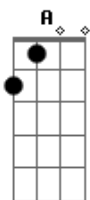

Dbm A B B Gb
 Gb
 (Turn me on now)
 B Ab
 Turn me on, turn me on
 Dbm A B B Gb
 Gb
 Yeah
 Ab
 Turn me on now

Acordes

© ukulele-chords.com

© ukulele-chords.com

© ukulele-chords.com

© ukulele-chords.com

© ukulele-chords.com