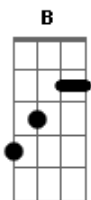

Cheat Codes - let me hold you turn me on

Tom: E

Intro: Dbm A B Gb B Ab

[Verse 1]

Dbm
For the longest time we jamming at the party
A B
And you're whipping on me
Gb
Pushing everything on me
B Ab
We got Silentó on repeat
Dbm
But if you think you're gonna get away from me
A B
Better change your mind
Gb
The Henny got me feeling right
B Ab
You're going home with me tonight

B
Better change their minds
Gb
The Henny got us feeling right
B Ab
You're going home with me tonight

A E B
Let me hold you, girl, caress my body
Dbm A
You got me going crazy
E B Dbm
You turn me on, turn me on
A E B
Let me jam you, girl whip all around me
Dbm A
You got me going crazy
E B Dbm
You turn me on, turn me on

Dbm A B B Gb Gb
B Ab
Turn me on, turn me on
Dbm A B B Gb Gb
B Ab
Turn me on, turn me on

A E B
Let me hold you, girl, caress my body
Dbm A
You got me going crazy
E B Dbm
You turn me on, turn me on
A E B
Let me jam you, girl whip all around me
Dbm A
You got me going crazy
E B Dbm
You turn me on, turn me on

Dbm A B B Gb
Gb
(Turn me on now)
B Ab
Turn me on, turn me on
Dbm A B B Gb
Gb
Yeah
Ab
Turn me on now

Acordes

© ukulele-chords.com

ukulele-chords.com

© ukulele-chords.com

© ukulele-chords.com

© ukulele-chords.com