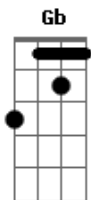

Cheat Codes - let me hold you turn me on

Tom: E

Intro: Dbm A B Gb B Ab

[Verse 1]

Dbm
 For the longest time we jamming at the party
 A B
 And you're whipping on me
 Gb
 Pushing everything on me
 B Ab
 We got Silentó on repeat
 Dbm
 But if you think you're gonna get away from me
 A B
 Better change your mind
 Gb
 The Henny got me feeling right
 B Ab
 You're going home with me tonight

B
 Better change their minds
 Gb
 The Henny got us feeling right
 B Ab
 You're going home with me tonight

A E B
 Let me hold you, girl, caress my body
 Dbm A
 You got me going crazy
 E B Dbm
 You turn me on, turn me on
 A E B
 Let me jam you, girl whip all around me
 Dbm A
 You got me going crazy
 E B Dbm
 You turn me on, turn me on

Dbm A B B Gb Gb
 B Ab
 Turn me on, turn me on
 Dbm A B B Gb Gb
 B Ab
 Turn me on, turn me on

A E B
 Let me hold you, girl, caress my body
 Dbm A
 You got me going crazy
 E B Dbm
 You turn me on, turn me on
 A E B
 Let me jam you, girl whip all around me
 Dbm A
 You got me going crazy
 E B Dbm
 You turn me on, turn me on

Dbm A B B Gb
 Gb
 (Turn me on now)
 B Ab
 Turn me on, turn me on
 Dbm A B B Gb
 Gb
 Yeah
 Ab
 Turn me on now

Acordes

© ukulele-chords.com

© ukulele-chords.com

© ukulele-chords.com

© ukulele-chords.com

© ukulele-chords.com