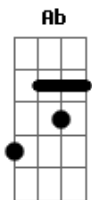

Cheat Codes - let me hold you turn me on

Tom: E

Intro: Dbm A B Gb B Ab

[Verse 1]

Dbm
 For the longest time we jamming at the party
 A B
 And you're whipping on me
 Gb
 Pushing everything on me
 B Ab
 We got Silentó on repeat
 Dbm
 But if you think you're gonna get away from me
 A B
 Better change your mind
 Gb
 The Henny got me feeling right
 B Ab
 You're going home with me tonight

B
 Better change their minds
 Gb
 The Henny got us feeling right
 B Ab
 You're going home with me tonight

A E B
 Let me hold you, girl, caress my body
 Dbm A
 You got me going crazy
 E B Dbm
 You turn me on, turn me on
 A E B
 Let me jam you, girl whip all around me
 Dbm A
 You got me going crazy
 E B Dbm
 You turn me on, turn me on

Dbm A B B Gb Gb
 B Ab
 Turn me on, turn me on
 Dbm A B B Gb Gb
 B Ab
 Turn me on, turn me on

A E B
 Let me hold you, girl, caress my body
 Dbm A
 You got me going crazy
 E B Dbm
 You turn me on, turn me on
 A E B
 Let me jam you, girl whip all around me
 Dbm A
 You got me going crazy
 E B Dbm
 You turn me on, turn me on

Dbm A B B Gb
 Gb
 (Turn me on now)
 B Ab
 Turn me on, turn me on
 Dbm A B B Gb
 Gb
 Yeah
 Ab
 Turn me on now

Acordes

© ukulele-chords.com

© ukulele-chords.com

© ukulele-chords.com

© ukulele-chords.com

© ukulele-chords.com