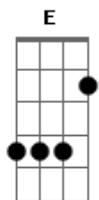

Tom: E

Intro: Dbm A B Gb B Ab

[Verse 1]

Dbm
For the longest time we jamming at the party
A B
And you're whipping on me
Gb
Pushing everything on me
B Ab
We got Silentó on repeat
Dbm
But if you think you're gonna get away from me
A B
Better change your mind
Gb
The Henny got me feeling right
B Ab
You're going home with me tonight

A E B
Let me hold you, girl, caress my body
Dbm A
You got me going crazy
E B Dbm
You turn me on, turn me on
A E B
Let me jam you, girl whip all around me
Dbm A
You got me going crazy
E B Dbm
You turn me on, turn me on

Dbm A B B Gb Gb
B Ab
Turn me on, turn me on
Dbm A B B Gb Gb
B Ab
Turn me on, turn me on

Dbm A
For the longest time, you're staring like you want me
B
I can feel your eyes
Gb
So go tell your friends goodbye
B Ab
We can make our way outside
Dbm A
If you think they're gonna stop you coming with me

B
Better change their minds
Gb
The Henny got us feeling right
B Ab
You're going home with me tonight

A E B
Let me hold you, girl, caress my body
Dbm A
You got me going crazy
E B Dbm
You turn me on, turn me on
A E B
Let me jam you, girl whip all around me
Dbm A
You got me going crazy
E B Dbm
You turn me on, turn me on

Dbm A B B Gb Gb
B Ab
Turn me on, turn me on
Dbm A B B Gb Gb
B Ab
Turn me on, turn me on

A E B
Let me hold you, girl, caress my body
Dbm A
You got me going crazy
E B Dbm
You turn me on, turn me on
A E B
Let me jam you, girl whip all around me
Dbm A
You got me going crazy
E B Dbm
You turn me on, turn me on

Dbm A B B Gb
Gb
(Turn me on now)
B Ab
Turn me on, turn me on
Dbm A B B Gb
Gb
Yeah
Ab
Turn me on now

Acordes