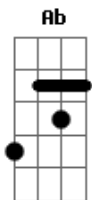

Cheat Codes - let me hold you turn me on

Tom: E

Intro: Dbm A B Gb B Ab

[Verse 1]

Dbm
For the longest time we jamming at the party
A B
And you're whipping on me
Gb
Pushing everything on me
B Ab
We got Silentó on repeat
Dbm
But if you think you're gonna get away from me
A B
Better change your mind
Gb
The Henny got me feeling right
B Ab
You're going home with me tonight

B
Better change their minds
Gb
The Henny got us feeling right
B Ab
You're going home with me tonight

A E B
Let me hold you, girl, caress my body
Dbm A
You got me going crazy
E B Dbm
You turn me on, turn me on
A E B
Let me jam you, girl whip all around me
Dbm A
You got me going crazy
E B Dbm
You turn me on, turn me on

Dbm A B B Gb Gb
B Ab
Turn me on, turn me on
Dbm A B B Gb Gb
B Ab
Turn me on, turn me on

A E B
Let me hold you, girl, caress my body
Dbm A
You got me going crazy
E B Dbm
You turn me on, turn me on
A E B
Let me jam you, girl whip all around me
Dbm A
You got me going crazy
E B Dbm
You turn me on, turn me on

Dbm A B B Gb
Gb
(Turn me on now)
B Ab
Turn me on, turn me on
Dbm A B B Gb
Gb
Yeah
Ab
Turn me on now

Acordes

© ukulele-chords.com

ukulele-chords.com

© ukulele-chords.com

© ukulele-chords.com

© ukulele-chords.com