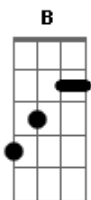

Cheat Codes - let me hold you turn me on

Tom: E

Intro: Dbm A B Gb B Ab

[Verse 1]

Dbm
 For the longest time we jamming at the party
 A B
 And you're whipping on me
 Gb
 Pushing everything on me
 B Ab
 We got Silentó on repeat
 Dbm
 But if you think you're gonna get away from me
 A B
 Better change your mind
 Gb
 The Henny got me feeling right
 B Ab
 You're going home with me tonight

B
 Better change their minds
 Gb
 The Henny got us feeling right
 B Ab
 You're going home with me tonight

A E B
 Let me hold you, girl, caress my body
 Dbm A
 You got me going crazy
 E B Dbm
 You turn me on, turn me on
 A E B
 Let me jam you, girl whip all around me
 Dbm A
 You got me going crazy
 E B Dbm
 You turn me on, turn me on

Dbm A B B Gb Gb
 B Ab
 Turn me on, turn me on
 Dbm A B B Gb Gb
 B Ab
 Turn me on, turn me on

A E B
 Let me hold you, girl, caress my body
 Dbm A
 You got me going crazy
 E B Dbm
 You turn me on, turn me on
 A E B
 Let me jam you, girl whip all around me
 Dbm A
 You got me going crazy
 E B Dbm
 You turn me on, turn me on

Dbm A B B Gb
 Gb
 (Turn me on now)
 B Ab
 Turn me on, turn me on
 Dbm A B B Gb
 Gb
 Yeah
 Ab
 Turn me on now

Acordes

© ukulele-chords.com

© ukulele-chords.com

© ukulele-chords.com

© ukulele-chords.com

© ukulele-chords.com