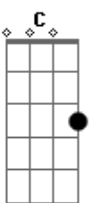

© ukulele-chords.com