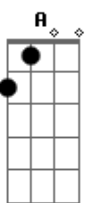

Cheap Trick - When You Need Someone

Tom: D

Intro:

(Riff)

Bm A Bm A
How does it feel to be on you own while the night slips away?
Bm A Bm
You toss and turn like a ship in the storm
A
Have you lost your way?
Em D Em
I can see by the look in your eyes you've been hurt before
Em D
Hold me close like the very first time
C D
'Cause that's what love is for

Bm G G A
I'd stay forever, I swear that you would never be the lonely
one

D
When you need someone

Acordes

© ukulele-chords.com

© ukulele-chords.com

© ukulele-chords.com

© ukulele-chords.com

© ukulele-chords.com