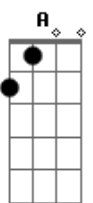

© ukulele-chords.com