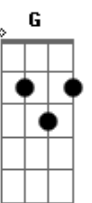

Cheap Trick - When You Need Someone

Tom: D

Intro:

(Riff)

Bm A Bm A
How does it feel to be on you own while the night slips away?
Bm A Bm
You toss and turn like a ship in the storm
A
Have you lost your way?
Em D Em
I can see by the look in your eyes you've been hurt before
Em D
Hold me close like the very first time
C D
'Cause that's what love is for

Bm G G A
I'd stay forever, I swear that you would never be the lonely
one

D
When you need someone

Acordes

© ukulele-chords.com

© ukulele-chords.com

© ukulele-chords.com

© ukulele-chords.com

© ukulele-chords.com