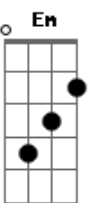

Cheap Trick - When You Need Someone

Tom: D

Intro:

(Riff)

Bm A Bm A
How does it feel to be on you own while the night slips away?
Bm A Bm
You toss and turn like a ship in the storm
A
Have you lost your way?
Em D Em
I can see by the look in your eyes you've been hurt before
Em D
Hold me close like the very first time
C D
'Cause that's what love is for

Bm G G A
I'd stay forever, I swear that you would never be the lonely
one

D
When you need someone

Acordes

© ukulele-chords.com

© ukulele-chords.com

© ukulele-chords.com

© ukulele-chords.com

© ukulele-chords.com