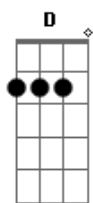

[Primeira Parte]

Bm A Bm A
Sometimes the world can be so cold and you don't know why
Bm A D
You're reaching out but there's no one to hold in times
rushing by
Em D Em G G
I can see by the look in your eyes you just can't let go
Em D
Hold me close like the very first time
C D
'Cause that's what love is for

[Refrão]

D A
G (Riff)

There's no reason to cry cause ill be there beside you when
you need someone

Bm G D
I'd never leave you, I swear that you will be the only one
D A

G (Riff)

Through the sorrow and pain just call out my name when you
need someone

Bm G G A
I'd stay forever, I swear that you would never be the only one
D

When you need someone

[Ponte]

Em C
When you need someone its a long long day

Em C
When you need someone its a crying shame

Em C D
When you need someone, you can call out my name

[Solo]

[Refrão]

D A
G (Riff)
There's no reason to cry cause ill be there beside you when
you need someone
Bm G D
I'd never leave you, I swear that you will be the only one
D A
G (Riff)
Through the sorrow and pain just call out my name when you
need someone
Bm G G A
I'd stay forever, I swear that you would never be the only one
D
When you need someone

[Refrão]

D A
G (Riff)
There's no reason to cry cause ill be there beside you when
you need someone

Bm G D
I'd never leave you, I swear that you will be the only one
D A

G (Riff)

Through the sorrow and pain just call out my name when you
need someone

Bm G G A
I'd stay forever, I swear that you would never be the lonely
one

D
When you need someone

Acordes