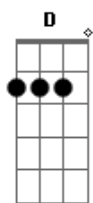

[Primeira Parte]

Bm A Bm A
Sometimes the world can be so cold and you don't know why
Bm A D
You're reaching out but there's no one to hold in times
rushing by
Em D Em G G
I can see by the look in your eyes you just can't let go
Em D
Hold me close like the very first time
C D
'Cause that's what love is for

[Refrão]

D A
G (Riff)

There's no reason to cry cause ill be there beside you when
you need someone

Bm G D
I'd never leave you, I swear that you will be the only one
D A

G (Riff)

Through the sorrow and pain just call out my name when you
need someone

Bm G G A
I'd stay forever, I swear that you would never be the only one
D

When you need someone

[Ponte]

Em C
When you need someone its a long long day

Em C
When you need someone its a crying shame

Em C D
When you need someone, you can call out my name

[Solo]

[Refrão]

D A
G (Riff)
There's no reason to cry cause ill be there beside you when
you need someone
Bm G D
I'd never leave you, I swear that you will be the only one
D A
G (Riff)
Through the sorrow and pain just call out my name when you
need someone
Bm G G A
I'd stay forever, I swear that you would never be the only one
D
When you need someone

[Refrão]

D A
G (Riff)
There's no reason to cry cause ill be there beside you when
you need someone

Bm G D
I'd never leave you, I swear that you will be the only one
D A

G (Riff)

Through the sorrow and pain just call out my name when you
need someone

Bm G G A
I'd stay forever, I swear that you would never be the lonely
one

D
When you need someone

Acordes

© ukulele-chords.com