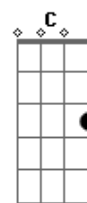

Cheap Trick - When You Need Someone

Tom: D

Intro:

(Riff)

Bm A Bm A
How does it feel to be on you own while the night slips away?
Bm A Bm
You toss and turn like a ship in the storm
A
Have you lost your way?
Em D Em
I can see by the look in your eyes you've been hurt before
Em D
Hold me close like the very first time
C D
'Cause that's what love is for

Bm G G A
I'd stay forever, I swear that you would never be the lonely
one

D
When you need someone

Acordes

© ukulele-chords.com

© ukulele-chords.com

© ukulele-chords.com

© ukulele-chords.com

© ukulele-chords.com