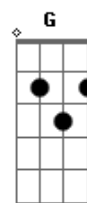

Cheap Trick - When You Need Someone

Tom: D

Intro:

(Riff)

Bm A Bm A
How does it feel to be on you own while the night slips away?
Bm A Bm
You toss and turn like a ship in the storm
A
Have you lost your way?
Em D Em
I can see by the look in your eyes you've been hurt before
Em D
Hold me close like the very first time
C D
'Cause that's what love is for

Bm G G A
I'd stay forever, I swear that you would never be the lonely
one

D
When you need someone

Acordes

© ukulele-chords.com

© ukulele-chords.com

© ukulele-chords.com

© ukulele-chords.com

© ukulele-chords.com