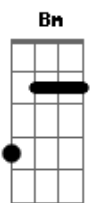

© ukulele-chords.com