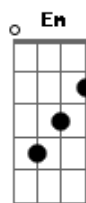

Cheap Trick - When You Need Someone

Tom: D

Intro:

(Riff)

Bm A Bm A
How does it feel to be on you own while the night slips away?
Bm A Bm
You toss and turn like a ship in the storm
A
Have you lost your way?
Em D Em
I can see by the look in your eyes you've been hurt before
Em D
Hold me close like the very first time
C D
'Cause that's what love is for

Bm G G A
I'd stay forever, I swear that you would never be the lonely
one

D
When you need someone

Acordes

© ukulele-chords.com

© ukulele-chords.com

© ukulele-chords.com

© ukulele-chords.com

© ukulele-chords.com