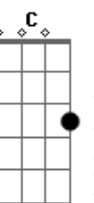

Cheap Trick - When You Need Someone

Tom: D

Intro:

(Riff)

Bm A Bm A
How does it feel to be on you own while the night slips away?
Bm A Bm
You toss and turn like a ship in the storm
A
Have you lost your way?
Em D Em
I can see by the look in your eyes you've been hurt before
Em D
Hold me close like the very first time
C D
'Cause that's what love is for

Bm G G A
I'd stay forever, I swear that you would never be the lonely
one

D
When you need someone

Acordes

© ukulele-chords.com

© ukulele-chords.com

© ukulele-chords.com

© ukulele-chords.com

© ukulele-chords.com