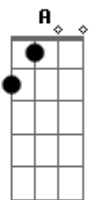

Cheap Trick - Oo La La La

From: Glen Norman Pavan

album: One On One
 key: E
 tuning: standard E A D G

chorus

(E)Oo (B)oo ya ya ya (D)Oh (E)oo la la la
 (E)Oo (B)oo ya ya ya (D)Oh (E)oo la la la

chorus

preverse (E)

repeat chorus to fade

questions comments requests (yeah right, I can barely pick out Ramones)
 to

-I'm here, I'm queer, I play 5-string bass

Acordes

© ukulele-chords.com

© ukulele-chords.com

© ukulele-chords.com