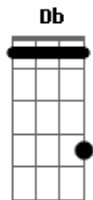

© ukulele-chords.com