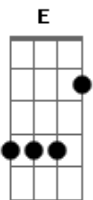

Cheap Trick - Oo La La La

From: Glen Norman Pavan

album: One On One
key: E
tuning: standard E A D G

chorus

(E)Oo (B)oo ya ya ya (D)Oh (E)oo la la la
(E)Oo (B)oo ya ya ya (D)Oh (E)oo la la la

chorus

preverse (E)

verse

G-----|
-----|
D-----|
-----|
A-2---2---2---2---2---2---2---2---2---2---2---2-----|
-----|
E-----|
-0-2-5-0-2-5-0---|

I gave you just about the best years of my life
I might be lax on my views of the world

G-----|
-----|
D-----|
-----|
A-----|
-0-2-5-0-2-5-0-----|
E-0---0---0---0---0---0---0---0---0---0---0---0-----|
-----|

I can't explain the politics of your affairs

G-----|
-----|
D-----|
-----|
A-2---2---2---2---2---2---2---2---2---2---2---2-----|
-----|
E-----|
-0-2-5-0-2-5-2-0---|

chorus

preverse (E)

second verse

Life ain'tso easy I know you've heard it all before
When you start moving there's always some big door
Closed up in front of you and closing up in back
Don't you start giving up when now you should attack attack

chorus

bridge

(B)Don't have a clue to know what's (E)going on
(B)You say you need some time to live (Db) alone (D)whoa
(B)Don't mean to hurt me or (E)so you say
(B)I don't believe a single (Db)word you say (D)hey

repeat chorus to fade

questions comments requests (yeah right, I can barely pick out Ramones)
to

-I'm here, I'm queer, I play 5-string bass

Acordes

© ukulele-chords.com