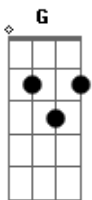

Cheap Trick - Oo La La La

From: Glen Norman Pavan

album: One On One
 key: E
 tuning: standard E A D G

chorus

(E)Oo (B)oo ya ya ya (D)Oh (E)oo la la la
 (E)Oo (B)oo ya ya ya (D)Oh (E)oo la la la

chorus

preverse (E)

repeat chorus to fade

questions comments requests (yeah right, I can barely pick out Ramones)
 to

-I'm here, I'm queer, I play 5-string bass

Acordes

© ukulele-chords.com

© ukulele-chords.com

© ukulele-chords.com