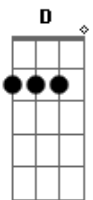

repeat chorus to fade

questions comments requests (yeah right, I can barely pick out Ramones)
 to

-I'm here, I'm queer, I play 5-string bass

Acordes

© ukulele-chords.com

© ukulele-chords.com

© ukulele-chords.com