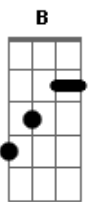

© ukulele-chords.com