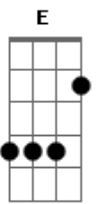

© ukulele-chords.com