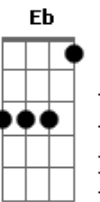

© ukulele-chords.com