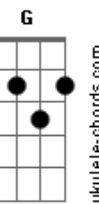

© ukulele-chords.com