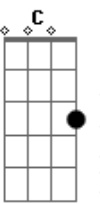

© ukulele-chords.com