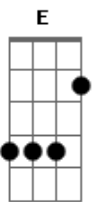

© ukulele-chords.com