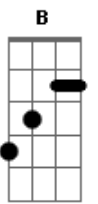

© ukulele-chords.com