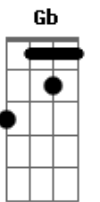

© ukulele-chords.com