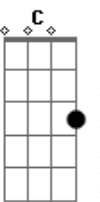

© ukulele-chords.com