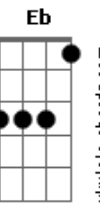

© ukulele-chords.com