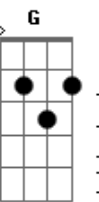

© ukulele-chords.com