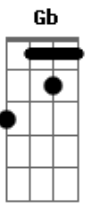

© ukulele-chords.com