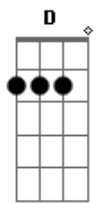

# Cheap Trick - Just Got Back

Tom: D

tuning: standard

Intro: D A

verse

E Just got back been long long time  
 wasn't my idea didn't point no finger  
 Db oh oh no no ha ha ha But I'm just so glad B  
 Gb I'm just so glad to be back home yeah D A E

bridge

A you run the risk of falling with some solitary Sam B C Eb

E I've sailed the seven sins a poly future plan Gb G A  
 A Paul calypso isn't really what he seems C Eb  
 E This ain't committee art but my god this ain't a dream Gb G A

third verse

I just got back  
 Been asleep too long  
 Wasn't my idea what the doctor figured  
 all along ong ong ong  
 I'm just so glad  
 I'm just so glad  
 to be back home

outro: D A E repeated as needed