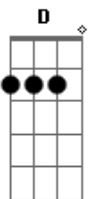

© ukulele-chords.com