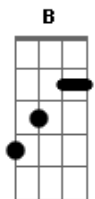

© ukulele-chords.com