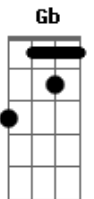

© ukulele-chords.com