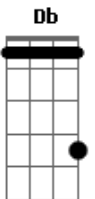

© ukulele-chords.com