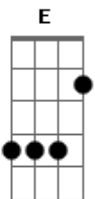

© ukulele-chords.com