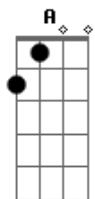

Cheap Trick - I Can't Understand It

Tom: A

key: A

tuning: standard E A D G

Intro: (A) (D) (E) Oh oh Oh oh
(A) (D) (E) Oh oh Oh oh

first verse

(A) Back against the wall but you (D) know the (E) weekend's
on its way
(A) Waiting for the fall but you (D) know the (E) weekend's on
its way

prechorus

(D) I got my sights on (A) you
(Gb) I see some trouble coming (G) into view
(A) Don't you know that I'm doing alright on my (E) own

chorus

I (A) can't understand it (D) what's the matter with (A) you
I (Db) can't understand it (D) what's a poor man to (E) do

second verse

Walking down the hall please stop in any time of day

Let's do more than talk about the weekend games we play

second prechorus

I set my sights on you
Let's make tonight a deep interview
Don't you know that I'm doing alright on my own

chorus

bridge

(Gb) I ain't cut out to de(E)stroy you
(D) I'm coming out to en(Db)joy you
(B) It's just a case of para(Gb)noia in my (E) brain

prechorus three

I've got my eyes on you
I've got my gun loaded just for two
If you knew my feelings I'm telling the truth

outro

I (A) can't understand it (D) what's the matter with (A) you
I (Db) can't understand it (D) what a poor man to (E) do (D)

repeat outro to fade

Acordes

© ukulele-chords.com