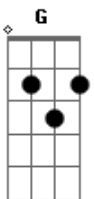

© ukulele-chords.com