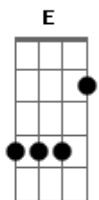

Chase Atlantic - Gravity

tom:

Intro: D Gb E
D Gb E

[Primeira Parte]

D Gb E
So we've both moved on and I know

D
That you were the stronger one

Gb E
It was easy for you to let go

D
But I'm still in love with you

Gb E
And I just want you to know

D
That this pain won't drag me down

Gb E
Are you happier now that I'm gone?

[Refrão]

D Gb E
Cause I'm so much higher now

D Gb E
Cause I'm so much higher now

[Segunda Parte]

D Gb E
Let the time fly by like the wind

D
And open our hearts again

Acordes

© ukulele-chords.com

© ukulele-chords.com

© ukulele-chords.com

We were born to a world with dead ends

D
So talk to me as a friend

Gb E
Limitation is only a word

D
That's keeping us on the ground

Gb E
Oh, gravity, when will you learn?

[Refrão]

D Gb E
Cause I'm so much higher now

D Gb E
Cause I'm so much higher now

D Gb
Oh oh oh oh oh oh ohh

E
Oh oh oh oh oh oh ohh

D Gb
Oh oh oh oh oh oh ohh