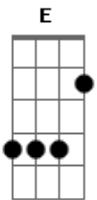

© ukulele-chords.com

We were born to a world with dead ends

D
So talk to me as a friend

Gb E
Limitation is only a word

D
That's keeping us on the ground

Gb E
Oh, gravity, when will you learn?

[Refrão]

D Gb E
Cause I'm so much higher now

D Gb E
Cause I'm so much higher now

D Gb
Oh oh oh oh oh oh ohh

E
Oh oh oh oh oh oh ohh

D Gb
Oh oh oh oh oh oh ohh

E
Oh oh oh oh oh oh ohh

[Final] D Gb E

D Gb E

D Gb E

D Gb E