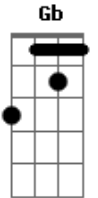

© ukulele-chords.com