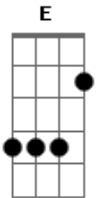

Chase Atlantic - Gravity

tom:

Intro: D Gb E
D Gb E

[Primeira Parte]

D Gb E
So we've both moved on and I know

D
That you were the stronger one

Gb E
It was easy for you to let go

D
But I'm still in love with you

Gb E
And I just want you to know

D
That this pain won't drag me down

Gb E
Are you happier now that I'm gone?

[Refrão]

D Gb E
Cause I'm so much higher now

D Gb E
Cause I'm so much higher now

[Segunda Parte]

D Gb E
Let the time fly by like the wind

D
And open our hearts again

Acordes

© ukulele-chords.com

© ukulele-chords.com

© ukulele-chords.com

We were born to a world with dead ends

D
So talk to me as a friend

Gb E
Limitation is only a word

D
That's keeping us on the ground

Gb E
Oh, gravity, when will you learn?

[Refrão]

D Gb E
Cause I'm so much higher now

D Gb E
Cause I'm so much higher now

D Gb
Oh oh oh oh oh oh ohh

E
Oh oh oh oh oh oh ohh

D Gb
Oh oh oh oh oh oh ohh