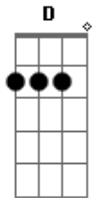

Chase Atlantic - Gravity

tom:

Intro: D Gb E
D Gb E

[Primeira Parte]

D Gb E
So we've both moved on and I know

D
That you were the stronger one

Gb E
It was easy for you to let go

D
But I'm still in love with you

Gb E
And I just want you to know

D
That this pain won't drag me down

Gb E
Are you happier now that I'm gone?

[Refrão]

D Gb E
Cause I'm so much higher now

D Gb E
Cause I'm so much higher now

[Segunda Parte]

D Gb E
Let the time fly by like the wind

D
And open our hearts again

Acordes

© ukulele-chords.com