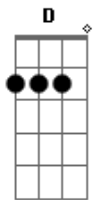

Chase Atlantic - Gravity

tom:

Intro: D Gb E
D Gb E

[Primeira Parte]

D Gb E
So we've both moved on and I know

D
That you were the stronger one

Gb E
It was easy for you to let go

D
But I'm still in love with you

Gb E
And I just want you to know

D
That this pain won't drag me down

Gb E
Are you happier now that I'm gone?

[Refrão]

D Gb E
Cause I'm so much higher now

D Gb E
Cause I'm so much higher now

[Segunda Parte]

D Gb E
Let the time fly by like the wind

D
And open our hearts again

Acordes

© ukulele-chords.com