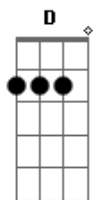

Chase Atlantic - Gravity

tom:

Intro: D Gb E
D Gb E

[Primeira Parte]

D Gb E
So we've both moved on and I know

D
That you were the stronger one

Gb E
It was easy for you to let go

D
But I'm still in love with you

Gb E
And I just want you to know

D
That this pain won't drag me down

Gb E
Are you happier now that I'm gone?

[Refrão]

D Gb E
Cause I'm so much higher now

D Gb E
Cause I'm so much higher now

[Segunda Parte]

D Gb E
Let the time fly by like the wind

D
And open our hearts again

Acordes

© ukulele-chords.com