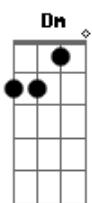

Charly Garcia - Kill My Mother

Tom: D
Intro: Dm Dm G G

Dm Dm G
Kill my mother
Dm Dm G
kill the floor
Dm Dm G
kill the refrigerator
Dm D F
say no more
F G
But don't kill me
G F
don't kill me
F E Eb
don't kill me

D D G G Gb7 Gb7 Bm Bm G7M G7M
Gb Em Em A7 A7 A7 A7

Acordes

© ukulele-chords.com

© ukulele-chords.com

© ukulele-chords.com

© ukulele-chords.com

© ukulele-chords.com

© ukulele-chords.com