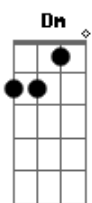

Charly Garcia - Kill My Mother

Tom: D

Intro: Dm Dm G G

Dm Dm G
Kill my mother
Dm Dm G
kill the floor
Dm Dm G
kill the refrigerator
Dm D F
say no more
F G
But don't kill me
G F
don't kill me
F E Eb
don't kill me

D D G G Gb7 Gb7 Bm Bm G7M G7M
Gb Em Em A7 A7 A7 A7

Acordes

© ukulele-chords.com

© ukulele-chords.com

© ukulele-chords.com

© ukulele-chords.com

© ukulele-chords.com

© ukulele-chords.com