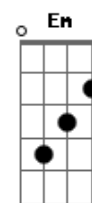

© ukulele-chords.com