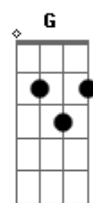

Charly Garcia - Kill My Mother

Tom: D
Intro: Dm Dm G G

Dm Dm G
Kill my mother
Dm Dm G
kill the floor
Dm Dm G
kill the refrigerator
Dm D F
say no more
F G
But don't kill me
G F
don't kill me
F E Eb
don't kill me

Dm G
D G
I used to live like person
D G
I used to live like a child
D G
to undrestand my only illusion
D G

I undertand the reason why
Em
I give you my world
Em A D G
but you just want to kill me

D
It's not only love
G D
no no no it's me baby
G A D G
It's me what you'r looking for babe
Dm G Dm
kill the floor
G Dm
Kill the refrigerator
G Dm
Say no more

D D G A
D D G G
Gb7 Gb7 Bm E7 D D D D
Gb7 Bm Ab E A A A A
D D G G D D Gb7 Bb
Bm Bm D7 D7 G7M G7M
Gb7 Bb Bm Bm D7 D7

G7M G7M Gb Bb Bm Bm E7 E7
A A A A D D G G D D D D D

Melodia instrumental
Gm A Bb Bm Ab E A

D D G G Gb7 Gb7 Bm Bm G7M G7M
Gb Em Em A7 A7 A7 A7

Acordes

© ukulele-chords.com

© ukulele-chords.com

© ukulele-chords.com

© ukulele-chords.com

© ukulele-chords.com

© ukulele-chords.com