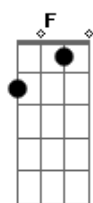

© ukulele-chords.com