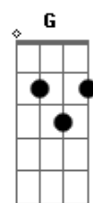

Charly Garcia - Kill My Mother

Tom: D

Intro: Dm Dm G G

Dm Dm G
Kill my mother
Dm Dm G
kill the floor
Dm Dm G
kill the refrigerator
Dm D F
say no more
F G
But don't kill me
G F
don't kill me
F E Eb
don't kill me

Dm G

D G
I used to live like person
D G
I used to live like a child
D G
to undrestand my only illusion
D G
I undertand the reason why

I give you my world
Em A D G
but you just want to kill me

It's not only love
G D
no no no it's me baby
G A D G
It's me what you'r looking for babe
Dm G Dm
kill the floor
G Dm
Kill the refrigerator
G Dm
Say no more

D D G A
D D G G
Gb7 Gb7 Bm E7 D D D D
Gb7 Bm Ab E A A A A
D D G G D D Gb7 Bb
Bm Bm D7 D7 G7M G7M
Gb7 Bb Bm Bm D7 D7

G7M G7M Gb Bb Bm Bm E7 E7
A A A A D D G G D D D D D

Melodia instrumental
Gm A Bb Bm Ab E A

D D G G Gb7 Gb7 Bm Bm G7M G7M
Gb Em Em A7 A7 A7 A7

Acordes

© ukulele-chords.com

© ukulele-chords.com

© ukulele-chords.com

© ukulele-chords.com

© ukulele-chords.com

© ukulele-chords.com