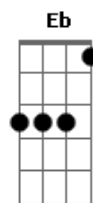

© ukulele-chords.com