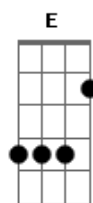

Charly Garcia - Kill My Mother

Tom: D
Intro: Dm Dm G G

Dm Dm G
Kill my mother
Dm Dm G
kill the floor
Dm Dm G
kill the refrigerator
Dm D F
say no more
F G
But don't kill me
G F
don't kill me
F E Eb
don't kill me

Dm G
D G
I used to live like person
D G
I used to live like a child
D G
to undrestand my only illusion
D G

I undertand the reason why
Em
I give you my world
Em A D G
but you just want to kill me

D
It's not only love
G D
no no no it's me baby
G A D G
It's me what you'r looking for babe
Dm G Dm
kill the floor
G Dm
Kill the refrigerator
G Dm
Say no more

D D G A
D D G G
Gb7 Gb7 Bm E7 D D D D
Gb7 Bm Ab E A A A A
D D G G D D Gb7 Bb
Bm Bm D7 D7 G7M G7M
Gb7 Bb Bm Bm D7 D7

G7M G7M Gb Bb Bm Bm E7 E7
A A A A D D G G D D D D D

Melodia instrumental
Gm A Bb Bm Ab E A

D D G G Gb7 Gb7 Bm Bm G7M G7M
Gb Em Em A7 A7 A7 A7

Acordes

© ukulele-chords.com

© ukulele-chords.com

© ukulele-chords.com

© ukulele-chords.com

© ukulele-chords.com

© ukulele-chords.com