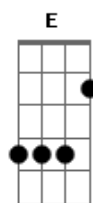

Charly Garcia - Kill My Mother

Tom: D

Intro: Dm Dm G G

Dm Dm G
Kill my mother
Dm Dm G
kill the floor
Dm Dm G
kill the refrigerator
Dm D F
say no more
F G
But don't kill me
G F
don't kill me
F E Eb
don't kill me

Dm G

D G
I used to live like person
D G
I used to live like a child
D G
to undrestand my only illusion
D G
I undertand the reason why

I give you my world
Em A D G
but you just want to kill me

It's not only love
G D
no no no it's me baby
G A D G
It's me what you'r looking for babe
Dm G Dm
kill the floor
G Dm
Kill the refrigerator
G Dm
Say no more

D D G A
D D G G
Gb7 Gb7 Bm E7 D D D D
Gb7 Bm Ab E A A A A
D D G G D D Gb7 Bb
Bm Bm D7 D7 G7M G7M
Gb7 Bb Bm Bm D7 D7

G7M G7M Gb Bb Bm Bm E7 E7
A A A A D D G G D D D D D

Melodia instrumental
Gm A Bb Bm Ab E A

D D G G Gb7 Gb7 Bm Bm G7M G7M
Gb Em Em A7 A7 A7 A7

Acordes

© ukulele-chords.com

© ukulele-chords.com

© ukulele-chords.com

© ukulele-chords.com

© ukulele-chords.com

© ukulele-chords.com