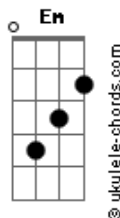

Charly Garcia - It's Only Love

tom:

Intro: C Am C Am

C Em Bb F G G13-
 I get high when I see you go by, my-oh-my
 C Em Bb F G G13-
 When you sigh my my inside just flies, butterflies
 F G C Am
 Why am i so shy when i'm beside you
 Bb G
 It's only love and that is all
 C Am
 Why should i feel the way i do?
 Bb G
 It's only love and that is all
 F G
 But it's so hard, loving you

C Em Bb F G G13-
 Is it right that you and i should fight every night
 C Em Bb F G G13-

Acordes

Just the sight of you makes night time bright, very bright
 F G C Am
 Haven't i the right to make it up, girl
 Bb G
 It's only love and that is all
 C Am
 Why should i feel the way i do?
 Bb G
 It's only love and that is all
 F G
 But it's so hard, loving you
 F G C
 Yes it's so hard, loving you, loving you
 [Final] Am C Am C