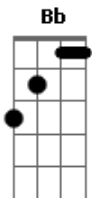

© ukulele-chords.com