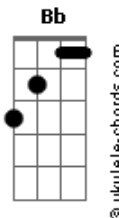

Charly Garcia - It's Only Love

tom:

Intro: C Am C Am

C Em Bb F G G13-
 I get high when I see you go by, my-oh-my
 C Em Bb F G G13-
 When you sigh my my inside just flies, butterflies
 F G C Am
 Why am i so shy when i'm beside you
 Bb G
 It's only love and that is all
 C Am
 Why should i feel the way i do?
 Bb G
 It's only love and that is all
 F G
 But it's so hard, loving you

C Em Bb F G G13-
 Is it right that you and i should fight every night
 C Em Bb F G G13-

Acordes

Just the sight of you makes night time bright, very bright
 F G C Am
 Haven't i the right to make it up, girl
 Bb G
 It's only love and that is all
 C Am
 Why should i feel the way i do?
 Bb G
 It's only love and that is all
 F G
 But it's so hard, loving you
 F G C
 Yes it's so hard, loving you, loving you
 [Final] Am C Am C