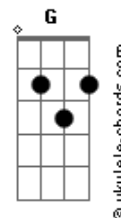

Charly Garcia - It's Only Love

tom:

Intro: C Am C Am

C Em Bb F G G13-
 I get high when I see you go by, my-oh-my
 C Em Bb F G G13-
 When you sigh my my inside just flies, butterflies
 F G C Am
 Why am i so shy when i'm beside you
 Bb G
 It's only love and that is all
 C Am
 Why should i feel the way i do?
 Bb G
 It's only love and that is all
 F G
 But it's so hard, loving you

C Em Bb F G G13-
 Is it right that you and i should fight every night
 C Em Bb F G G13-

Acordes

Just the sight of you makes night time bright, very bright
 F G C Am
 Haven't i the right to make it up, girl
 Bb G
 It's only love and that is all
 C Am
 Why should i feel the way i do?
 Bb G
 It's only love and that is all
 F G
 But it's so hard, loving you
 F G C
 Yes it's so hard, loving you, loving you
 [Final] Am C Am C