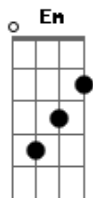

Charly Garcia - It's Only Love

tom:

Intro: C Am C Am

C Em Bb F G G13-
 I get high when I see you go by, my-oh-my
 C Em Bb F G G13-
 When you sigh my my inside just flies, butterflies
 F G C Am
 Why am i so shy when i'm beside you
 Bb G
 It's only love and that is all
 C Am
 Why should i feel the way i do?
 Bb G
 It's only love and that is all
 F G
 But it's so hard, loving you

C Em Bb F G G13-
 Is it right that you and i should fight every night
 C Em Bb F G G13-

Just the sight of you makes night time bright, very bright
 F G C Am
 Haven't i the right to make it up, girl
 Bb G
 It's only love and that is all
 C Am
 Why should i feel the way i do?
 Bb G
 It's only love and that is all
 F G
 But it's so hard, loving you
 F G C
 Yes it's so hard, loving you, loving you
 [Final] Am C Am C

"Why am I so shy..."

"It's only love and that's all..."

Acordes

© ukulele-chords.com

© ukulele-chords.com

© ukulele-chords.com

© ukulele-chords.com

© ukulele-chords.com