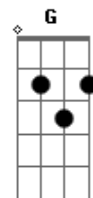

© ukulele-chords.com