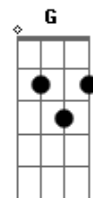

Charly Garcia - It's Only Love

tom:

Intro: C Am C Am

C Em Bb F G G13-
 I get high when I see you go by, my-oh-my
 C Em Bb F G G13-
 When you sigh my my inside just flies, butterflies
 F G C Am
 Why am i so shy when i'm beside you
 Bb G
 It's only love and that is all
 C Am
 Why should i feel the way i do?
 Bb G
 It's only love and that is all
 F G
 But it's so hard, loving you

C Em Bb F G G13-
 Is it right that you and i should fight every night
 C Em Bb F G G13-

Just the sight of you makes night time bright, very bright
 F G C Am
 Haven't i the right to make it up, girl
 Bb G
 It's only love and that is all
 C Am
 Why should i feel the way i do?
 Bb G
 It's only love and that is all
 F G
 But it's so hard, loving you
 F G C
 Yes it's so hard, loving you, loving you
 [Final] Am C Am C

"Why am I so shy..."

"It's only love and that's all..."

Acordes

© ukulele-chords.com

© ukulele-chords.com

© ukulele-chords.com

© ukulele-chords.com

© ukulele-chords.com