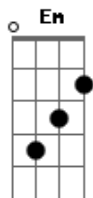

© ukulele-chords.com