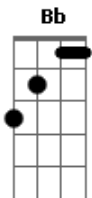

Charly Garcia - It's Only Love

tom:

Intro: C Am C Am

C Em Bb F G G13-
 I get high when I see you go by, my-oh-my
 C Em Bb F G G13-
 When you sigh my my inside just flies, butterflies
 F G C Am
 Why am i so shy when i'm beside you
 Bb G
 It's only love and that is all
 C Am
 Why should i feel the way i do?
 Bb G
 It's only love and that is all
 F G
 But it's so hard, loving you

C Em Bb F G G13-
 Is it right that you and i should fight every night
 C Em Bb F G G13-

Just the sight of you makes night time bright, very bright
 F G C Am
 Haven't i the right to make it up, girl
 Bb G
 It's only love and that is all
 C Am
 Why should i feel the way i do?
 Bb G
 It's only love and that is all
 F G
 But it's so hard, loving you
 F G C
 Yes it's so hard, loving you, loving you
 [Final] Am C Am C

"Why am I so shy..."

"It's only love and that's all..."

Acordes

© ukulele-chords.com

© ukulele-chords.com

© ukulele-chords.com

© ukulele-chords.com

© ukulele-chords.com