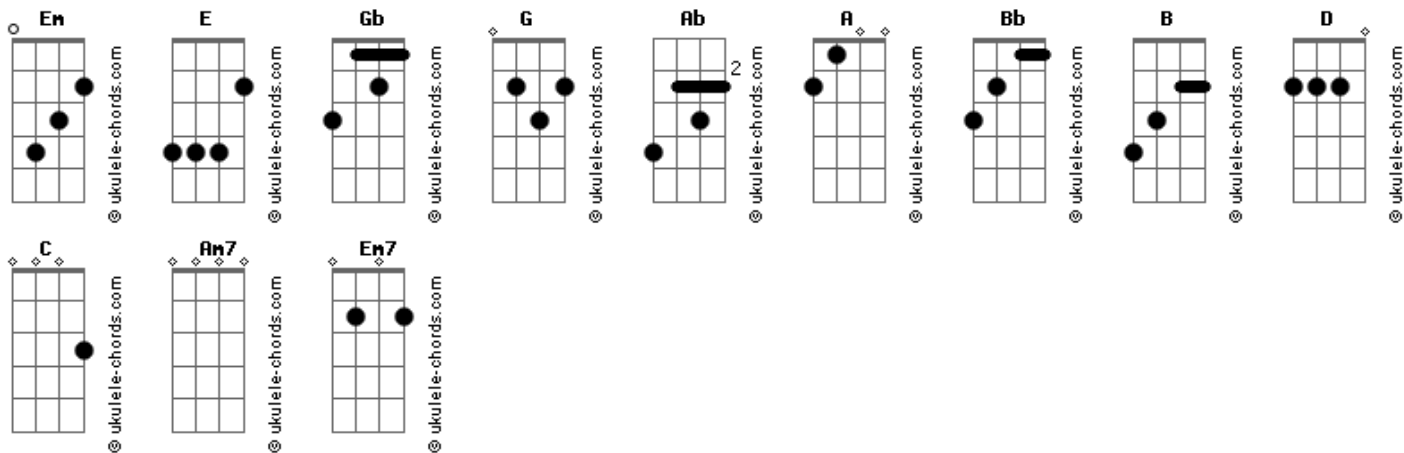

Charly Garcia - Break It Up

tom:

Em

Intro: E Gb G Ab
A Bb B D E

E
Break it up (salvation)
E
Break it up (you got to make it believe)
E
Break it up (creation)
E
Shake it Make it

C
You are the only one
Am7
That i can believe
Em7 [Riff 2
When the truth is so
Difficult to find

C
You are the only one
Am7
That i just can see
Gb B
But i can make it i can break it

E
Break it up (salvation)
E
Break it up (you got to make it believe)

Acordes

E
Break it up (creation)
E
Shake it Make it smash your head and break it

C
You are the only one
Am7
That i can believe
Em7 [Riff 2
When the truth is so
Difficult to find
C
You are the only one
Am7
That i just can see
Gb B
But i can make it i can break

E
Break it up (salvation)
E
Break it up (you got to make it believe)
E
Break it up (creation)
E
Shake it Make it smash your head and break it up