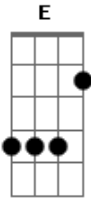

[Pré-Refrão]

G
I feel it in my head, feel it in my heart, feel it in my body
C
But I can't say no
D
No, I can't say no
G
You're playin' with my head
Playin' with my heart
Playin' with my body
C
But I can't let go
D G
No, I can't let go

[Post-Chorus]

G Em C
I love you just the same
(I love you just the)

[Verso 2]

G
I'm a little bit crazy for you
Just sitting here waiting for you
Em
I'm a little bit down
C
I'm just gonna go out
I don't wanna be home without you
G
Feel way too sorry
But I'm gonna get on it with you
Em

It's the middle of the night
C
And I'm not saying bye, no

[Pré-Refrão]

G
I feel it in my head, feel it in my heart, feel it in my body
C
But I can't say no
D
No, I can't say no
G
You're playin' with my head
Playin' with my heart
Playin' with my body
C
But I can't let go
D G
No, I can't let go

G

I love you just the same
I love you just the same

G

Em

C

G

Acordes

© ukulele-chords.com