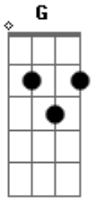

[Pré-Refrão]

G
I feel it in my head, feel it in my heart, feel it in my body
C
But I can't say no
D
No, I can't say no
G
You're playin' with my head
Playin' with my heart
Playin' with my body
C
But I can't let go
D G
No, I can't let go

It's the middle of the night
C
And I'm not saying bye, no

[Pré-Refrão]

G
I feel it in my head, feel it in my heart, feel it in my body
C
But I can't say no
D
No, I can't say no
G
You're playin' with my head
Playin' with my heart
Playin' with my body
C
But I can't let go
D G
No, I can't let go

[Refrão]

G
I fuckin' hate you
Em
But I love you just the same
You tear my heart out
C G
In just the perfect way
D Em
So fuckin' twisted, the way I play your game
But I can't help it

I love you just the same

G

I love you just the same
I love you just the same

G

Em

C

G

Acordes

© ukulele-chords.com