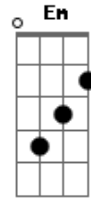

© ukulele-chords.com