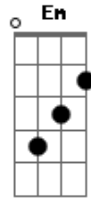

© ukulele-chords.com