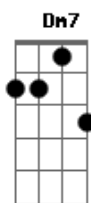

[Segunda Parte]

Dm **Dm7**
 California's burnin'
Gm7
 Your heavy heart is too
C
 You know the whole world is hurtin'
F **A**
 And it's not because of you
Dm **Dm7** **Gm7**
 So take a step, take a step and a breather
C
 It'll be okay

You can rest your head on my shoulder
F **A7**
 There's nothing left to say

[Refrão]

Dm
 How you holdin' up?
C **F**
 Want me to stay the night?

Acordes

© ukulele-chords.com

© ukulele-chords.com

© ukulele-chords.com