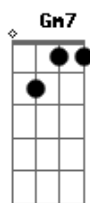

© ukulele-chords.com