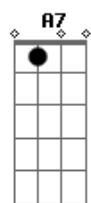

© ukulele-chords.com

Bb **Dm**
When it's all too rough
C **F**
I hope you'll realize
Dm **C** **F** **Bb**
That I can hold your hand when the sun goes down
Dm **C** **Bb** **C**
I'm gonna hold your hand when the sun goes down

[Ponte]

Gm **Dm**
Hear you, Buddy
F **C** **Gm** **Dm**
Life's always been harder for you than it is for everybody
F **C**
But your lucky day will come
Gm **Dm**
I hear you, Buddy
F **C**
Life's always been harder for you than it is
Gm **Dm**
For everybody
F **C**
But your lucky day will come

[Refrão]

Dm **C**
How you holdin' up?
F **Bb**
Want me to stay the night?
Dm **C**
When it's all too rough
F **Bb**
I hope you'll realize
Dm **C**
That I can hold your hand when the sun
Goes down
F **Bb**
(Ooh yeah, I'm gonna hold your hand)
Dm **C**
I'm gonna hold your hand when the sun
Goes down
F **Bb**
(I'm gonna hold your hand)

[Final]

Dm **C**
I'm gonna hold your hand when the sun
Goes down
F **Bb**
(I'm gonna hold your hand, gonna hold your
Hand)
Dm **C**
I'm gonna hold your hand when the sun
Bb
Goes down