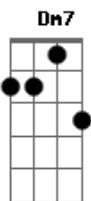

[Segunda Parte]

Dm **Dm7**
 California's burnin'
Gm7
 Your heavy heart is too
C
 You know the whole world is hurtin'
F **A**
 And it's not because of you
Dm **Dm7** **Gm7**
 So take a step, take a step and a breather
C
 It'll be okay

You can rest your head on my shoulder
F **A7**
 There's nothing left to say

[Refrão]

Dm
 How you holdin' up?
C **F**
 Want me to stay the night?

Acordes

© ukulele-chords.com

© ukulele-chords.com

© ukulele-chords.com