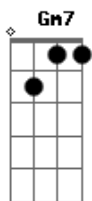

© ukulele-chords.com

© ukulele-chords.com

© ukulele-chords.com

© ukulele-chords.com

© ukulele-chords.com

© ukulele-chords.com

Bb **Dm**
 When it's all too rough
C **F**
 I hope you'll realize
Dm **C** **F** **Bb**
 That I can hold your hand when the sun goes down
Dm **C** **Bb** **C**
 I'm gonna hold your hand when the sun goes down