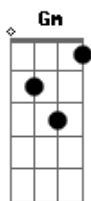

[Segunda Parte]

Dm **Dm7**
 California's burnin'
Gm7
 Your heavy heart is too
C
 You know the whole world is hurtin'
F **A**
 And it's not because of you
Dm **Dm7** **Gm7**
 So take a step, take a step and a breather
C
 It'll be okay

You can rest your head on my shoulder
F **A7**
 There's nothing left to say

[Refrão]

Dm
 How you holdin' up?
C **F**
 Want me to stay the night?

Acordes

© ukulele-chords.com

© ukulele-chords.com

© ukulele-chords.com