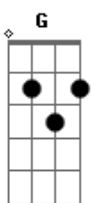

[Segunda Parte]

Dm **Dm7**
 California's burnin'
Gm7
 Your heavy heart is too
C
 You know the whole world is hurtin'
F **A**
 And it's not because of you
Dm **Dm7** **Gm7**
 So take a step, take a step and a breather
C
 It'll be okay

You can rest your head on my shoulder
F **A7**
 There's nothing left to say

[Refrão]

Dm
 How you holdin' up?
C **F**
 Want me to stay the night?

Acordes

© ukulele-chords.com

© ukulele-chords.com

© ukulele-chords.com