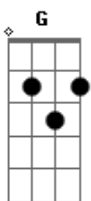

[Segunda Parte]

Dm **Dm7**
 California's burnin'
Gm7
 Your heavy heart is too
C
 You know the whole world is hurtin'
F **A**
 And it's not because of you
Dm **Dm7** **Gm7**
 So take a step, take a step and a breather
C
 It'll be okay

You can rest your head on my shoulder
F **A7**
 There's nothing left to say

[Refrão]

Dm
 How you holdin' up?
C **F**
 Want me to stay the night?

Acordes

© ukulele-chords.com

© ukulele-chords.com

© ukulele-chords.com