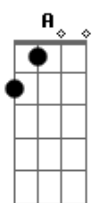

© ukulele-chords.com