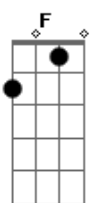

© ukulele-chords.com