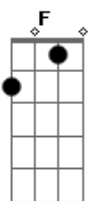

© ukulele-chords.com