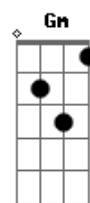

[Segunda Parte]

Dm **Dm7**
 California's burnin'
Gm7
 Your heavy heart is too
C
 You know the whole world is hurtin'
F **A**
 And it's not because of you
Dm **Dm7** **Gm7**
 So take a step, take a step and a breather
C
 It'll be okay

You can rest your head on my shoulder
F **A7**
 There's nothing left to say

[Refrão]

Dm
 How you holdin' up?
C **F**
 Want me to stay the night?

Acordes

© ukulele-chords.com

© ukulele-chords.com

© ukulele-chords.com