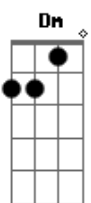

© ukulele-chords.com