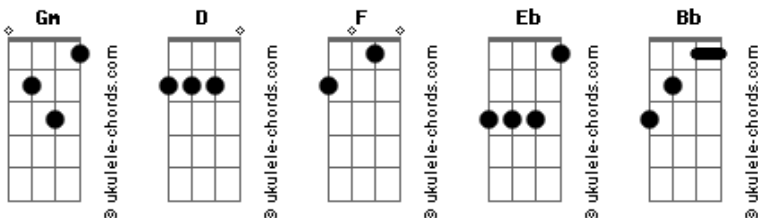

Charlotte Cardin - Sex To Me

tom:

Intro: Gm D Gm

[Primeira Parte]

Gm D Gm D
 You, you don't know me
 Gm D Gm D
 You don't know nothin' 'bout the things I need, mm
 Gm D Gm D
 And you, you don't own me
 Gm D
 Babe, in the end, oh, we're just friends, and
 Gm D
 Friends don't feel

[Pré-Refrão]

Gm F Gm F D
 Thought we had a deal
 Gm
 It's just sex to me

[Refrão]

D
 Du-du-dumb, I ain't dumb, I can see you
 Gm D
 Come-come-come-come-comin' up with ideas
 Eb D Gm
 Switchin' it up, oh, what? Now I'm your diva
 Eb Bb D
 You're out of luck, baby, I might deceive ya
 Gm F Gm F D
 Thought we had a deal
 Gm
 It's just sex to me

[Ponte]

D
 I don't wanna meet your family
 Gm
 Unless your big brother is into me
 D
 Sex to me, sex to me
 Say hi for me

[Segunda Parte]

Gm D Gm D
 You are diggin' your grave
 Gm
 You put me in a cheeky position
 D Gm D
 Now this conversation ruined all our fifty shades, mm
 Gm D
 Dum-dee-dee-dum, I'm in need of
 Gm D
 Time to br?athe, 'cause I'm indeed a
 Gm D
 Tad irritated
 Gm
 You see, it's tim? to leave
 D

Acordes

Don't cry for me

[Pré-Refrão]

Gm F Gm F D
 I thought we had a deal
 Gm
 It's just sex to me

[Refrão]

D
 Du-du-dumb, I ain't dumb, I can see you
 Gm D
 Come-come-come-come-comin' up with ideas
 Eb D Gm
 Switchin' it up, oh, what? Now I'm your diva
 Eb Bb D
 You're out of luck, baby, I might deceive ya
 Gm F Gm F D
 Thought we had a deal
 Gm
 It's just sex to me