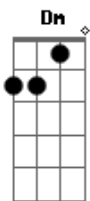

Charlotte Cardin - Daddy

tom:

Intro: Dm C Gm Bb

Baby, if you keep stalling, I don't know

If I can love you

Like I want to

Baby, if you keep stalling, I don't know

If I can love you

Like I want to

We tangle

Tangled in the middle of a triangle

I can never, ever, ever let you go

I'm dancing with my sex symbol

He got me sentimental

I'm standing in the middle of the room

I'm tired of being careful

Just meet me in the middle

The weight is on your shoulders

I'm standing in the middle of you two

Maybe I can lay you over

I'll never win you over

Baby, if you keep stalling, I don't know

If I can love you

Like I want to (daddy)

Baby, if you keep stalling, I don't know

If I can love you

If I can love you

Like I want to (daddy)

We tangle

Tangled in the middle of a triangle

I can never, ever, ever let you go

I'm dancing with my sex symbol

Got a situation

You know I'd rather dance than assume

The many consequences

Of my every action

The weight is on your shoulders

I'm standing in the middle of you two

And I can't win you over (I can't win you over)

But I can lay you over (but I can lay you over)

Baby, if you keep stalling, I don't know

If I can love you

Like I want to (daddy)

Baby, if you keep stalling, I don't know

If I can love you

Like I want to

'Cause I ain't no fool, I ain't no fool

'Cause I ain't no fool, I ain't no fool

(Daddy)

Acordes