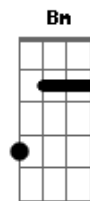

Charlotte Cardin - Daddy

tom:

Intro: Dm C Gm Bb

Baby, if you keep stalling, I don't know

If I can love you

Like I want to

Baby, if you keep stalling, I don't know

If I can love you

Baby, if you keep stalling, I don't know

If I can love you

If I can love you

Like I want to (daddy)

We tangle

Tangled in the middle of a triangle

I can never, ever, ever let you go

I'm dancing with my sex symbol

But I can lay you over (but I can lay you over)

Baby, if you keep stalling, I don't know

If I can love you

Like I want to (daddy)

Baby, if you keep stalling, I don't know

If I can love you

Like I want to

'Cause I ain't no fool, I ain't no fool

'Cause I ain't no fool, I ain't no fool

(Daddy)

Acordes

© ukulele-chords.com

© ukulele-chords.com

© ukulele-chords.com

© ukulele-chords.com

© ukulele-chords.com