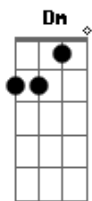

Charlotte Cardin - Daddy

tom:

Intro: Dm C Gm Bb

Baby, if you keep stalling, I don't know

If I can love you

Like I want to

Baby, if you keep stalling, I don't know

If I can love you

Like I want to

We tangle

Tangled in the middle of a triangle

I can never, ever, ever let you go

I'm dancing with my sex symbol

He got me sentimental

I'm standing in the middle of the room

I'm tired of being careful

Just meet me in the middle

The weight is on your shoulders

I'm standing in the middle of you two

Maybe I can lay you over

I'll never win you over

Baby, if you keep stalling, I don't know

If I can love you

Like I want to (daddy)

Baby, if you keep stalling, I don't know

If I can love you

If I can love you

Like I want to (daddy)

We tangle

Tangled in the middle of a triangle

I can never, ever, ever let you go

I'm dancing with my sex symbol

Got a situation

You know I'd rather dance than assume

The many consequences

Of my every action

The weight is on your shoulders

I'm standing in the middle of you two

And I can't win you over (I can't win you over)

But I can lay you over (but I can lay you over)

Baby, if you keep stalling, I don't know

If I can love you

Like I want to (daddy)

Baby, if you keep stalling, I don't know

If I can love you

Like I want to

'Cause I ain't no fool, I ain't no fool

'Cause I ain't no fool, I ain't no fool

(Daddy)

Acordes