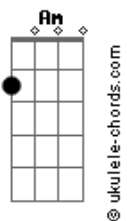

Charlie Puth - When You're Sad I'm Sad

tom:
Capotraste na 1ª casa
Intro: **Dm C Am G F**
          Dm C Am G F

[Primeira Parte]

Dm C Am G
It's the last, it's the last time
F
Oh, that's what I keep saying about us
Dm C Am G
In the past, put you back there
F
I tried moving on, but you never budge

[Pré-Refrão]

Em
So I never get to give my love
Am
To someone who actually deserves it all
Dm C
'Cause I turn around and you're there saying
Fm
?Please don't go?

[Refrão]

Dm C Am G F
So I take you back, 'cause when you're sad, I'm sad
Dm C Am F
Baby, don't do that, 'cause when you're sad, I'm sad, yeah

[Segunda Parte]

Dm C Am G F
Wonder why you're calling me so late
When you know I'm gonna worry
Dm C Am G F
I can hear, hear the tears in your eyes
When you say ?Please come and get me?

[Pré-Refrão]

Em
So I never get to give my love
Am
To someone who actually deserves it all
Dm C
'Cause I turn around and you're there saying
Fm

Acordes

?Please don't go?

[Refrão]

Dm C Am G F
So I take you back, 'cause when you're sad, I'm sad (Yeah)
Dm C Am F
Baby, don't do that, 'cause when you're sad, I'm sad

[Ponte]

Dm
Oh, you don't understand a goodbye
F Am
'Cause it's been over for a long time
G
You know how to make me fall for you just like that
(Baby, just like that) Baby, just like that
G
(Baby, just like that) Baby, just like that

(**Dm C Am G F**)

Dm C Am G F
Woah-----uh
Dm C Am G
It's the last, it's the last time
F
Oh, that's what I keep saying about us
Dm C Am G
In the past, put you back there
F
I try movin' on but I just give up

[Pré-Refrão]

Em
Guess I'll never get to give my love
Am
To someone who actually deserves it all
Dm C
'Cause I turn around and you're there sayin'
Fm
"Please, don't go"

[Refrão]

Dm C Am G F
So I take you back, 'cause when you're sad, I'm sad
Dm C Am F
Baby, don't do that, 'cause when you're sad, I'm sad
Dm C Am G F
'Cause you know that you're the best I ever had
Dm C Am G F
Yeah, I'll take you back 'cause when you're sad, I'm sad