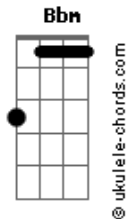

Charlie Puth - When You're Sad I'm Sad

tom:
Capostrate na 1ª casa
Intro: **Dm C Am G F**
          Dm C Am G F

[Primeira Parte]

Dm C Am G
It's the last, it's the last time
F
Oh, that's what I keep saying about us
Dm C Am G
In the past, put you back there
F
I tried moving on, but you never budge

[Pré-Refrão]

Em
So I never get to give my love
Am
To someone who actually deserves it all
Dm C
'Cause I turn around and you're there saying
Fm
?Please don't go?

[Refrão]

Dm C Am G F
So I take you back, 'cause when you're sad, I'm sad
Dm C Am F
Baby, don't do that, 'cause when you're sad, I'm sad, yeah

[Segunda Parte]

Dm C Am G F
Wonder why you're calling me so late
When you know I'm gonna worry
Dm C Am G F
I can hear, hear the tears in your eyes
When you say ?Please come and get me?

[Pré-Refrão]

Em
So I never get to give my love
Am
To someone who actually deserves it all
Dm C
'Cause I turn around and you're there saying
Fm

Acordes

?Please don't go?

[Refrão]

Dm C Am G F
So I take you back, 'cause when you're sad, I'm sad (Yeah)
Dm C Am F
Baby, don't do that, 'cause when you're sad, I'm sad

[Ponte]

Dm
Oh, you don't understand a goodbye
F Am
'Cause it's been over for a long time
G
You know how to make me fall for you just like that
G
(Baby, just like that) Baby, just like that
G
(Baby, just like that) Baby, just like that

(**Dm C Am G F**)

Dm C Am G F
Woah-----uh
Dm C Am G
It's the last, it's the last time
F
Oh, that's what I keep saying about us
Dm C Am G
In the past, put you back there
F
I try movin' on but I just give up

[Pré-Refrão]

Em
Guess I'll never get to give my love
Am
To someone who actually deserves it all
Dm C
'Cause I turn around and you're there sayin'
Fm
"Please, don't go"

[Refrão]

Dm C Am G F
So I take you back, 'cause when you're sad, I'm sad
Dm C Am F
Baby, don't do that, 'cause when you're sad, I'm sad
Dm C Am G F
'Cause you know that you're the best I ever had
Dm C Am G F
Yeah, I'll take you back 'cause when you're sad, I'm sad