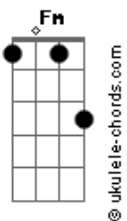

Charlie Puth - When You're Sad I'm Sad

tom:
Capotraste na 1ª casa
Intro: **Dm C Am G F**
          Dm C Am G F

[Primeira Parte]

Dm C Am G
It's the last, it's the last time
F
Oh, that's what I keep saying about us
Dm C Am G
In the past, put you back there
F
I tried moving on, but you never budge

[Pré-Refrão]

Em
So I never get to give my love
Am
To someone who actually deserves it all
Dm C
'Cause I turn around and you're there saying
Fm
?Please don't go?

[Refrão]

Dm C Am G F
So I take you back, 'cause when you're sad, I'm sad
Dm C Am F
Baby, don't do that, 'cause when you're sad, I'm sad, yeah

[Segunda Parte]

Dm C Am G F
Wonder why you're calling me so late
When you know I'm gonna worry
Dm C Am G F
I can hear, hear the tears in your eyes
When you say ?Please come and get me?

[Pré-Refrão]

Em
So I never get to give my love
Am
To someone who actually deserves it all
Dm C
'Cause I turn around and you're there saying
Fm

Acordes

?Please don't go?

[Refrão]

Dm C Am G F
So I take you back, 'cause when you're sad, I'm sad (Yeah)
Dm C Am F
Baby, don't do that, 'cause when you're sad, I'm sad

[Ponte]

Dm
Oh, you don't understand a goodbye
F Am
'Cause it's been over for a long time
G
You know how to make me fall for you just like that
(Baby, just like that) Baby, just like that
G
(Baby, just like that) Baby, just like that

(**Dm C Am G F**)

Dm C Am G F
Woah-----uh
Dm C Am G
It's the last, it's the last time
F
Oh, that's what I keep saying about us
Dm C Am G
In the past, put you back there
F
I try movin' on but I just give up

[Pré-Refrão]

Em
Guess I'll never get to give my love
Am
To someone who actually deserves it all
Dm C
'Cause I turn around and you're there sayin'
Fm
"Please, don't go"

[Refrão]

Dm C Am G F
So I take you back, 'cause when you're sad, I'm sad
Dm C Am F
Baby, don't do that, 'cause when you're sad, I'm sad
Dm C Am G F
'Cause you know that you're the best I ever had
Dm C Am G F
Yeah, I'll take you back 'cause when you're sad, I'm sad