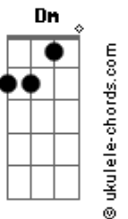

Charlie Puth - When You're Sad I'm Sad

tom:
Capostrate na 1ª casa
Intro: **Dm C Am G F**
          Dm C Am G F

[Primeira Parte]

Dm C Am G
It's the last, it's the last time
F
Oh, that's what I keep saying about us
Dm C Am G
In the past, put you back there
F
I tried moving on, but you never budge

[Pré-Refrão]

Em
So I never get to give my love
Am
To someone who actually deserves it all
Dm C
'Cause I turn around and you're there saying
Fm
?Please don't go?

[Refrão]

Dm C Am G F
So I take you back, 'cause when you're sad, I'm sad
Dm C Am F
Baby, don't do that, 'cause when you're sad, I'm sad, yeah

[Segunda Parte]

Dm C Am G F
Wonder why you're calling me so late
When you know I'm gonna worry
Dm C Am G F
I can hear, hear the tears in your eyes
When you say ?Please come and get me?

[Pré-Refrão]

Em
So I never get to give my love
Am
To someone who actually deserves it all
Dm C
'Cause I turn around and you're there saying
Fm

Acordes

?Please don't go?

[Refrão]

Dm C Am G F
So I take you back, 'cause when you're sad, I'm sad (Yeah)
Dm C Am F
Baby, don't do that, 'cause when you're sad, I'm sad

[Ponte]

Dm
Oh, you don't understand a goodbye
F Am
'Cause it's been over for a long time
G
You know how to make me fall for you just like that
G
(Baby, just like that) Baby, just like that
G
(Baby, just like that) Baby, just like that

(**Dm C Am G F**)

Dm C Am G F
Woah-----uh
Dm C Am G
It's the last, it's the last time
F
Oh, that's what I keep saying about us
Dm C Am G
In the past, put you back there
F
I try movin' on but I just give up

[Pré-Refrão]

Em
Guess I'll never get to give my love
Am
To someone who actually deserves it all
Dm C
'Cause I turn around and you're there sayin'
Fm
"Please, don't go"

[Refrão]

Dm C Am G F
So I take you back, 'cause when you're sad, I'm sad
Dm C Am F
Baby, don't do that, 'cause when you're sad, I'm sad
Dm C Am G F
'Cause you know that you're the best I ever had
Dm C Am G F
Yeah, I'll take you back 'cause when you're sad, I'm sad