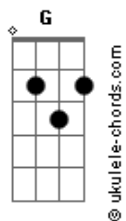

Charlie Puth - When You're Sad I'm Sad

tom:
Capotraste na 1ª casa
Intro: **Dm C Am G F**
          Dm C Am G F

[Primeira Parte]

Dm C Am G
It's the last, it's the last time
F
Oh, that's what I keep saying about us
Dm C Am G
In the past, put you back there
F
I tried moving on, but you never budge

[Pré-Refrão]

Em
So I never get to give my love
Am
To someone who actually deserves it all
Dm C
'Cause I turn around and you're there saying
Fm
?Please don't go?

[Refrão]

Dm C Am G F
So I take you back, 'cause when you're sad, I'm sad
Dm C Am F
Baby, don't do that, 'cause when you're sad, I'm sad, yeah

[Segunda Parte]

Dm C Am G F
Wonder why you're calling me so late
When you know I'm gonna worry
Dm C Am G F
I can hear, hear the tears in your eyes
When you say ?Please come and get me?

[Pré-Refrão]

Em
So I never get to give my love
Am
To someone who actually deserves it all
Dm C
'Cause I turn around and you're there saying
Fm

Acordes

?Please don't go?

[Refrão]

Dm C Am G F
So I take you back, 'cause when you're sad, I'm sad (Yeah)
Dm C Am F
Baby, don't do that, 'cause when you're sad, I'm sad

[Ponte]

Dm
Oh, you don't understand a goodbye
F Am
'Cause it's been over for a long time
G
You know how to make me fall for you just like that
(Baby, just like that) Baby, just like that
G
(Baby, just like that) Baby, just like that

(**Dm C Am G F**)

Dm C Am G F
Woah-----uh
Dm C Am G
It's the last, it's the last time
F
Oh, that's what I keep saying about us
Dm C Am G
In the past, put you back there
F
I try movin' on but I just give up

[Pré-Refrão]

Em
Guess I'll never get to give my love
Am
To someone who actually deserves it all
Dm C
'Cause I turn around and you're there sayin'
Fm
"Please, don't go"

[Refrão]

Dm C Am G F
So I take you back, 'cause when you're sad, I'm sad
Dm C Am F
Baby, don't do that, 'cause when you're sad, I'm sad
Dm C Am G F
'Cause you know that you're the best I ever had
Dm C Am G F
Yeah, I'll take you back 'cause when you're sad, I'm sad