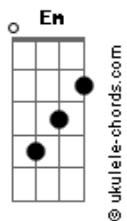

Charlie Puth - When You're Sad I'm Sad

tom:
Capotraste na 1ª casa
Intro: **Dm C Am G F**
          Dm C Am G F

[Primeira Parte]

Dm C Am G
It's the last, it's the last time
F
Oh, that's what I keep saying about us
Dm C Am G
In the past, put you back there
F
I tried moving on, but you never budge

[Pré-Refrão]

Em
So I never get to give my love
Am
To someone who actually deserves it all
Dm C
'Cause I turn around and you're there saying
Fm
?Please don't go?

[Refrão]

Dm C Am G F
So I take you back, 'cause when you're sad, I'm sad
Dm C Am F
Baby, don't do that, 'cause when you're sad, I'm sad, yeah

[Segunda Parte]

Dm C Am G F
Wonder why you're calling me so late
When you know I'm gonna worry
Dm C Am G F
I can hear, hear the tears in your eyes
When you say ?Please come and get me?

[Pré-Refrão]

Em
So I never get to give my love
Am
To someone who actually deserves it all
Dm C
'Cause I turn around and you're there saying
Fm

Acordes

?Please don't go?

[Refrão]

Dm C Am G F
So I take you back, 'cause when you're sad, I'm sad (Yeah)
Dm C Am F
Baby, don't do that, 'cause when you're sad, I'm sad

[Ponte]

Dm
Oh, you don't understand a goodbye
F Am
'Cause it's been over for a long time
G
You know how to make me fall for you just like that
(Baby, just like that) Baby, just like that
G
(Baby, just like that) Baby, just like that

(**Dm C Am G F**)

Dm C Am G F
Woah-----uh
Dm C Am G
It's the last, it's the last time
F
Oh, that's what I keep saying about us
Dm C Am G
In the past, put you back there
F
I try movin' on but I just give up

[Pré-Refrão]

Em
Guess I'll never get to give my love
Am
To someone who actually deserves it all
Dm C
'Cause I turn around and you're there sayin'
Fm
"Please, don't go"

[Refrão]

Dm C Am G F
So I take you back, 'cause when you're sad, I'm sad
Dm C Am F
Baby, don't do that, 'cause when you're sad, I'm sad
Dm C Am G F
'Cause you know that you're the best I ever had
Dm C Am G F
Yeah, I'll take you back 'cause when you're sad, I'm sad