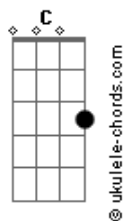

Charlie Puth - When You're Sad I'm Sad

tom:
Capotraste na 1ª casa
Intro: **Dm C Am G F**
          Dm C Am G F

[Primeira Parte]

Dm C Am G
It's the last, it's the last time
F
Oh, that's what I keep saying about us
Dm C Am G
In the past, put you back there
F
I tried moving on, but you never budge

[Pré-Refrão]

Em
So I never get to give my love
Am
To someone who actually deserves it all
Dm C
'Cause I turn around and you're there saying
Fm
?Please don't go?

[Refrão]

Dm C Am G F
So I take you back, 'cause when you're sad, I'm sad
Dm C Am F
Baby, don't do that, 'cause when you're sad, I'm sad, yeah

[Segunda Parte]

Dm C Am G F
Wonder why you're calling me so late
When you know I'm gonna worry
Dm C Am G F
I can hear, hear the tears in your eyes
When you say ?Please come and get me?

[Pré-Refrão]

Em
So I never get to give my love
Am
To someone who actually deserves it all
Dm C
'Cause I turn around and you're there saying
Fm

Acordes

?Please don't go?

[Refrão]

Dm C Am G F
So I take you back, 'cause when you're sad, I'm sad (Yeah)
Dm C Am F
Baby, don't do that, 'cause when you're sad, I'm sad

[Ponte]

Dm
Oh, you don't understand a goodbye
F Am
'Cause it's been over for a long time
G
You know how to make me fall for you just like that
(Baby, just like that) Baby, just like that
G
(Baby, just like that) Baby, just like that

(**Dm C Am G F**)

Dm C Am G F
Woah-----uh
Dm C Am G
It's the last, it's the last time
F
Oh, that's what I keep saying about us
Dm C Am G
In the past, put you back there
F
I try movin' on but I just give up

[Pré-Refrão]

Em
Guess I'll never get to give my love
Am
To someone who actually deserves it all
Dm C
'Cause I turn around and you're there sayin'
Fm
"Please, don't go"

[Refrão]

Dm C Am G F
So I take you back, 'cause when you're sad, I'm sad
Dm C Am F
Baby, don't do that, 'cause when you're sad, I'm sad
Dm C Am G F
'Cause you know that you're the best I ever had
Dm C Am G F
Yeah, I'll take you back 'cause when you're sad, I'm sad