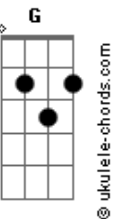

Charlie Puth - When You're Sad I'm Sad

tom:
Capostrate na 1ª casa
Intro: **Dm C Am G F**
          Dm C Am G F

[Primeira Parte]

Dm C Am G
It's the last, it's the last time
F
Oh, that's what I keep saying about us
Dm C Am G
In the past, put you back there
F
I tried moving on, but you never budge

[Pré-Refrão]

Em
So I never get to give my love
Am
To someone who actually deserves it all
Dm C
'Cause I turn around and you're there saying
Fm
?Please don't go?

[Refrão]

Dm C Am G F
So I take you back, 'cause when you're sad, I'm sad
Dm C Am F
Baby, don't do that, 'cause when you're sad, I'm sad, yeah

[Segunda Parte]

Dm C Am G F
Wonder why you're calling me so late
When you know I'm gonna worry
Dm C Am G F
I can hear, hear the tears in your eyes
When you say ?Please come and get me?

[Pré-Refrão]

Em
So I never get to give my love
Am
To someone who actually deserves it all
Dm C
'Cause I turn around and you're there saying
Fm

Acordes

?Please don't go?

[Refrão]

Dm C Am G F
So I take you back, 'cause when you're sad, I'm sad (Yeah)
Dm C Am F
Baby, don't do that, 'cause when you're sad, I'm sad

[Ponte]

Dm
Oh, you don't understand a goodbye
F Am
'Cause it's been over for a long time
G
You know how to make me fall for you just like that
G
(Baby, just like that) Baby, just like that
G
(Baby, just like that) Baby, just like that

(**Dm C Am G F**)

Dm C Am G F
Woah-----uh
Dm C Am G
It's the last, it's the last time
F
Oh, that's what I keep saying about us
Dm C Am G
In the past, put you back there
F
I try movin' on but I just give up

[Pré-Refrão]

Em
Guess I'll never get to give my love
Am
To someone who actually deserves it all
Dm C
'Cause I turn around and you're there sayin'
Fm
"Please, don't go"

[Refrão]

Dm C Am G F
So I take you back, 'cause when you're sad, I'm sad
Dm C Am F
Baby, don't do that, 'cause when you're sad, I'm sad
Dm C Am G F
'Cause you know that you're the best I ever had
Dm C Am G F
Yeah, I'll take you back 'cause when you're sad, I'm sad