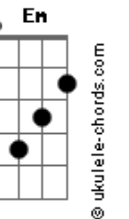

Charlie Puth - When You're Sad I'm Sad

tom:
Capostrate na 1ª casa
Intro: **Dm C Am G F**
          Dm C Am G F

[Primeira Parte]

Dm C Am G
It's the last, it's the last time
F
Oh, that's what I keep saying about us
Dm C Am G
In the past, put you back there
F
I tried moving on, but you never budge

[Pré-Refrão]

Em
So I never get to give my love
Am
To someone who actually deserves it all
Dm C
'Cause I turn around and you're there saying
Fm
?Please don't go?

[Refrão]

Dm C Am G F
So I take you back, 'cause when you're sad, I'm sad
Dm C Am F
Baby, don't do that, 'cause when you're sad, I'm sad, yeah

[Segunda Parte]

Dm C Am G F
Wonder why you're calling me so late
When you know I'm gonna worry
Dm C Am G F
I can hear, hear the tears in your eyes
When you say ?Please come and get me?

[Pré-Refrão]

Em
So I never get to give my love
Am
To someone who actually deserves it all
Dm C
'Cause I turn around and you're there saying
Fm

Acordes

?Please don't go?

[Refrão]

Dm C Am G F
So I take you back, 'cause when you're sad, I'm sad (Yeah)
Dm C Am F
Baby, don't do that, 'cause when you're sad, I'm sad

[Ponte]

Dm
Oh, you don't understand a goodbye
F Am
'Cause it's been over for a long time
G
You know how to make me fall for you just like that
G
(Baby, just like that) Baby, just like that
G
(Baby, just like that) Baby, just like that

(**Dm C Am G F**)

Dm C Am G F
Woah-----uh
Dm C Am G
It's the last, it's the last time
F
Oh, that's what I keep saying about us
Dm C Am G
In the past, put you back there
F
I try movin' on but I just give up

[Pré-Refrão]

Em
Guess I'll never get to give my love
Am
To someone who actually deserves it all
Dm C
'Cause I turn around and you're there sayin'
Fm
"Please, don't go"

[Refrão]

Dm C Am G F
So I take you back, 'cause when you're sad, I'm sad
Dm C Am F
Baby, don't do that, 'cause when you're sad, I'm sad
Dm C Am G F
'Cause you know that you're the best I ever had
Dm C Am G F
Yeah, I'll take you back 'cause when you're sad, I'm sad