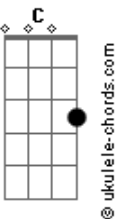

Charlie Puth - When You're Sad I'm Sad

tom:
Capostrate na 1ª casa
Intro: **Dm C Am G F**
          Dm C Am G F

[Primeira Parte]

Dm C Am G
It's the last, it's the last time
F
Oh, that's what I keep saying about us
Dm C Am G
In the past, put you back there
F
I tried moving on, but you never budge

[Pré-Refrão]

Em
So I never get to give my love
Am
To someone who actually deserves it all
Dm C
'Cause I turn around and you're there saying
Fm
?Please don't go?

[Refrão]

Dm C Am G F
So I take you back, 'cause when you're sad, I'm sad
Dm C Am F
Baby, don't do that, 'cause when you're sad, I'm sad, yeah

[Segunda Parte]

Dm C Am G F
Wonder why you're calling me so late
When you know I'm gonna worry
Dm C Am G F
I can hear, hear the tears in your eyes
When you say ?Please come and get me?

[Pré-Refrão]

Em
So I never get to give my love
Am
To someone who actually deserves it all
Dm C
'Cause I turn around and you're there saying
Fm

Acordes

?Please don't go?

[Refrão]

Dm C Am G F
So I take you back, 'cause when you're sad, I'm sad (Yeah)
Dm C Am F
Baby, don't do that, 'cause when you're sad, I'm sad

[Ponte]

Dm
Oh, you don't understand a goodbye
F Am
'Cause it's been over for a long time
G
You know how to make me fall for you just like that
G
(Baby, just like that) Baby, just like that
G
(Baby, just like that) Baby, just like that

(**Dm C Am G F**)

Dm C Am G F
Woah-----uh
Dm C Am G
It's the last, it's the last time
F
Oh, that's what I keep saying about us
Dm C Am G
In the past, put you back there
F
I try movin' on but I just give up

[Pré-Refrão]

Em
Guess I'll never get to give my love
Am
To someone who actually deserves it all
Dm C
'Cause I turn around and you're there sayin'
Fm
"Please, don't go"

[Refrão]

Dm C Am G F
So I take you back, 'cause when you're sad, I'm sad
Dm C Am F
Baby, don't do that, 'cause when you're sad, I'm sad
Dm C Am G F
'Cause you know that you're the best I ever had
Dm C Am G F
Yeah, I'll take you back 'cause when you're sad, I'm sad