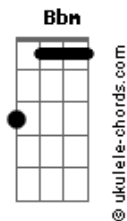

Charlie Puth - When You're Sad I'm Sad

tom:
Capotraste na 1ª casa
Intro: **Dm C Am G F**
          Dm C Am G F

[Primeira Parte]

Dm C Am G
It's the last, it's the last time
F
Oh, that's what I keep saying about us
Dm C Am G
In the past, put you back there
F
I tried moving on, but you never budge

[Pré-Refrão]

Em
So I never get to give my love
Am
To someone who actually deserves it all
Dm C
'Cause I turn around and you're there saying
Fm
?Please don't go?

[Refrão]

Dm C Am G F
So I take you back, 'cause when you're sad, I'm sad
Dm C Am F
Baby, don't do that, 'cause when you're sad, I'm sad, yeah

[Segunda Parte]

Dm C Am G F
Wonder why you're calling me so late
When you know I'm gonna worry
Dm C Am G F
I can hear, hear the tears in your eyes
When you say ?Please come and get me?

[Pré-Refrão]

Em
So I never get to give my love
Am
To someone who actually deserves it all
Dm C
'Cause I turn around and you're there saying
Fm

Acordes

?Please don't go?

[Refrão]

Dm C Am G F
So I take you back, 'cause when you're sad, I'm sad (Yeah)
Dm C Am F
Baby, don't do that, 'cause when you're sad, I'm sad

[Ponte]

Dm
Oh, you don't understand a goodbye
F Am
'Cause it's been over for a long time
G
You know how to make me fall for you just like that
(Baby, just like that) Baby, just like that
G
(Baby, just like that) Baby, just like that

(**Dm C Am G F**)

Dm C Am G F
Woah-----uh
Dm C Am G
It's the last, it's the last time
F
Oh, that's what I keep saying about us
Dm C Am G
In the past, put you back there
F
I try movin' on but I just give up

[Pré-Refrão]

Em
Guess I'll never get to give my love
Am
To someone who actually deserves it all
Dm C
'Cause I turn around and you're there sayin'
Fm
"Please, don't go"

[Refrão]

Dm C Am G F
So I take you back, 'cause when you're sad, I'm sad
Dm C Am F
Baby, don't do that, 'cause when you're sad, I'm sad
Dm C Am G F
'Cause you know that you're the best I ever had
Dm C Am G F
Yeah, I'll take you back 'cause when you're sad, I'm sad