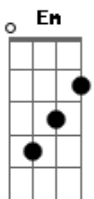

© ukulele-chords.com