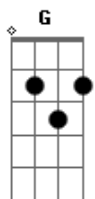

© ukulele-chords.com