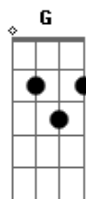

© ukulele-chords.com