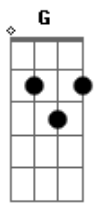

© ukulele-chords.com

© ukulele-chords.com