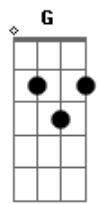

© ukulele-chords.com