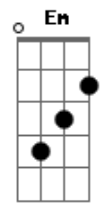

© ukulele-chords.com