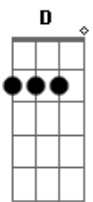

© ukulele-chords.com