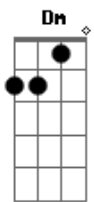

© ukulele-chords.com