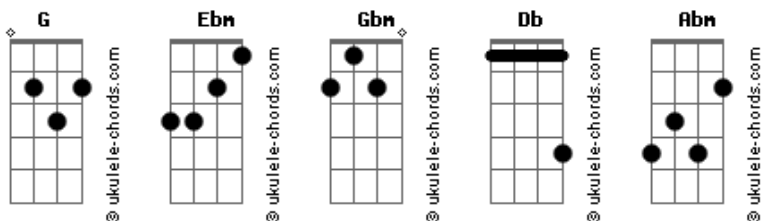

Charlie Puth - Light Switch

tom:

Intro: Ebm Gbm Db Abm

Ebm Gbm Db Abm
 Why you callin' at 11:30
 When you only wanna do me dirty?
 Abm
 But I hit right back, 'cause you got that, that, yeah
 Ebm Gbm
 Why you always wanna act like lovers
 Db
 But you never wanna be each others'?
 Abm
 I say: Don't look back, but I go right back and

Acordes

Db
 Now, I don't wanna fight this (no)
 Abm
 You know how to just make me want
 Ebm
 You turn me on like a light switch (switch)
 Gbm
 When you're movin' your body around and around
 Db
 You got me in a tight grip (grip)
 Abm
 You know how to just make me want you, baby
 Ebm Gbm
 Come on, come on, come on, come on, come on
 Db
 And show me how you do (you do)
 Abm
 You want, you want, you want, you want

 You wanna keep me wantin' you

 Ebm
 You turn me on like a light switch
 Gbm
 When you're movin' your body around and around

 Db
 Now, I don't wanna fight this (no)
 Abm
 You know how to just make me want
 Ebm
 You turn me on like a light switch (switch)
 Gbm
 When you're movin' your body around and around
 Db
 You got me in a tight grip (grip)
 Abm
 You know how to just make me want you, baby
 Ebm Gbm
 Come on, come on, come on, come on, come on
 Db
 And show me how you do (you do)
 Abm
 You want, you want, you want, you want

 You wanna keep me wantin' you (me wantin' you, girl)
 Ebm Gbm
 Come on, come on, come on, come on, come on
 Db
 And (hey), show me how you do (how you do)
 Abm
 You want, you want, you want, you want