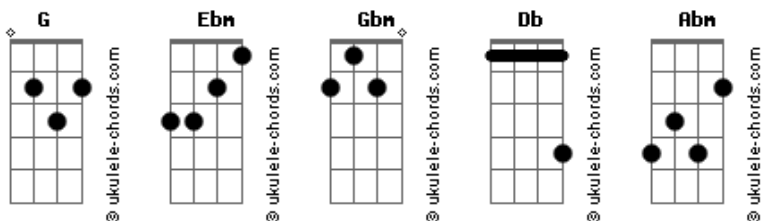

# Charlie Puth - Light Switch

tom:

Intro: Ebm G Db Abm

Ebm Gbm Db Abm  
 Why you callin' at 11:30  
 When you only wanna do me dirty?  
 Abm  
 But I hit right back, 'cause you got that, that, yeah  
 Ebm Gbm  
 Why you always wanna act like lovers  
 Db  
 But you never wanna be each others'?  
 Abm  
 I say: Don't look back, but I go right back and

## Acordes

Db  
 Now, I don't wanna fight this (no)  
 Abm  
 You know how to just make me want  
 Ebm  
 You turn me on like a light switch (switch)  
 Gbm  
 When you're movin' your body around and around  
 Db  
 You got me in a tight grip (grip)  
 Abm  
 You know how to just make me want you, baby  
 Ebm Gbm  
 Come on, come on, come on, come on, come on  
 Db  
 And show me how you do (you do)  
 Abm  
 You want, you want, you want, you want  
  
 You wanna keep me wantin' you (me wantin' you, girl)  
 Ebm Gbm  
 Come on, come on, come on, come on, come on  
 Db  
 And (hey), show me how you do (how you do)  
 Abm  
 You want, you want, you want, you want  
  
 You wanna keep me wantin' you  
  
 Ebm  
 You turn me on like a light switch  
 Gbm  
 When you're movin' your body around and around  
  
 Db  
 Now, I don't wanna fight this (no)  
 Abm  
 You know how to just make me want  
 Ebm  
 You turn me on like a light switch (switch)  
 Gbm  
 When you're movin' your body around and around  
 Db  
 You got me in a tight grip (grip)  
 Abm  
 You know how to just make me want you, baby  
 Ebm Gbm  
 Come on, come on, come on, come on, come on  
 Db  
 And show me how you do (you do)  
 Abm  
 You want, you want, you want, you want  
  
 You wanna keep me wantin' you (me wantin' you, girl)  
 Ebm Gbm  
 Come on, come on, come on, come on, come on  
 Db  
 And (hey), show me how you do (how you do)  
 Abm  
 You want, you want, you want, you want  
  
 You wanna keep me wantin' you