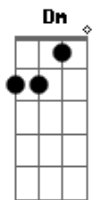

Bb F
Knew we would crash at the speed that we were going

Baby I loved you dangerously

Bb Dm Am7 Bb
Mmmm, mmm

Dm Am7 Bb
Oh, I loved you dangerously
Oh, oh, I loved you dangerously

Acordes

© ukulele-chords.com