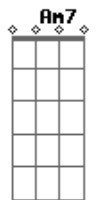

© ukulele-chords.com