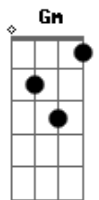

© ukulele-chords.com