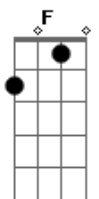

© ukulele-chords.com