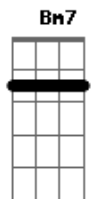

© ukulele-chords.com