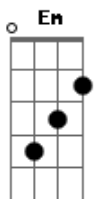

© ukulele-chords.com