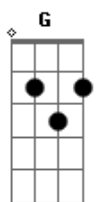

© ukulele-chords.com