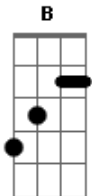

Charlie McDonnell - Duet With Myself

Tom: F

(com acordes na forma de Capotraste na 1ª casa E)

I am you, you are me
Together we make a perfect charlie
And when i'm feeling down
We know that we will always be around

Our relationship is complicated
Sometimes it's hard to remember
That you're even there
But when i feel i'm being hated
Feeling lonely in december
Facing hardships that we can't bear
You'll help me come through the other side
You build up my confidence, and raise my pride
Together there's nothing that we can't face
Just as long as we embrace ourselves
It's just a shame that i hate you
I hate you

You're insufferable, your acne's terrible
Your sunny dispossession is completely unbearable
And worst of all, you've got no friends
They're just on the internet
You're a waste of space, you've got no life
Got a mole on your face, you should take a knife
To your head, and do it before i do it instead

You're that perfect either, mate
In fact you're way too easy to hate
What 19 year old can't get a date
I guess it's fate, that you'll never find a soul mate
You're going to die alone, on your own
Making crappy youtube videos

I am you, you are me
Together we make a spotty, unfit, neurotic,
Unfunny, forgetful, weedy charlie
And when i'm feeling down
We know that we will always be around

Our relationship is complicated
Sometimes it's hard to remember
That you're even there
But when i feel i'm being hated
Feeling lonely in december
Facing hardships that we can't bear
You'll help me come through the other side
You build up my confidence, and raise my pride
Together there's nothing that we can't face
Just as long as we embrace ourselves
You know that i really love you
I really love you too
Yes, even though it's vain, i think we feel the same
You need to be able to love yourself
But not in that way, what way?

Acordes