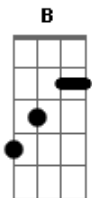

Charlie McDonnell - Duet With Myself

Tom: F

(com acordes na forma de Capotraste na 1ª casa E)

I am you, you are me
Together we make a perfect charlie
And when i'm feeling down
We know that we will always be around

Our relationship is complicated
Sometimes it's hard to remember
That you're even there
But when i feel i'm being hated
Feeling lonely in december
Facing hardships that we can't bear
You'll help me come through the other side
You build up my confidence, and raise my pride
Together there's nothing that we can't face
Just as long as we embrace ourselves
It's just a shame that i hate you
I hate you

You're insufferable, your acne's terrible
Your sunny dispossession is completely unbearable
And worst of all, you've got no friends
They're just on the internet
You're a waste of space, you've got no life
Got a mole on your face, you should take a knife
To your head, and do it before i do it instead

You're that perfect either, mate
In fact you're way too easy to hate
What 19 year old can't get a date
I guess it's fate, that you'll never find a soul mate
You're going to die alone, on your own
Making crappy youtube videos

I am you, you are me
Together we make a spotty, unfit, neurotic,
Unfunny, forgetful, weedy charlie
And when i'm feeling down
We know that we will always be around

Our relationship is complicated
Sometimes it's hard to remember
That you're even there
But when i feel i'm being hated
Feeling lonely in december
Facing hardships that we can't bear
You'll help me come through the other side
You build up my confidence, and raise my pride
Together there's nothing that we can't face
Just as long as we embrace ourselves
You know that i really love you
I really love you too
Yes, even though it's vain, i think we feel the same
You need to be able to love yourself
But not in that way, what way?

Acordes