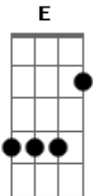

© ukulele-chords.com