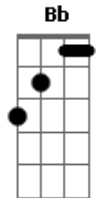

© ukulele-chords.com