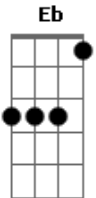

Charlie Brown Jr. - Go Skate or Go Home

Tom: **D**

Riff 4 variado (1x):

Afinação: **Eb Ab Db Gb Bb Eb**

Riff 2 variado:

Riff 1:

Solo (32nd):

Riff 2:

Riff 2 variado:

Riff 3 (2x):

Riff 4 (3x):

Riff 6:

Acordes

© ukulele-chords.com

© ukulele-chords.com

© ukulele-chords.com