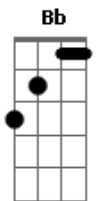

© ukulele-chords.com