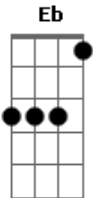

Charlie Brown Jr. - Go Skate or Go Home

Tom: **D**

Riff 4 variado (1x):

Afinação: **Eb Ab Db Gb Bb Eb**

Riff 2 variado:

Riff 1:

Solo (32nd):

Riff 2:

Riff 2 variado:

Riff 3 (2x):

Riff 4 (3x):

Riff 6:

Acordes

© ukulele-chords.com

© ukulele-chords.com

© ukulele-chords.com