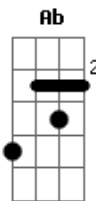

Charlie Brown Jr. - Go Skate or Go Home

Tom: **D**

Riff 4 variado (1x):

Afinação: **E_b A_b D_b G_b B_b E_b**

Riff 1:

Riff 2 variado:

Riff 2:

Solo (32nd):

Riff 2 variado:

Riff 3 (2x):

Riff 4 (3x):

Riff 6:

Acordes

© ukulele-chords.com

© ukulele-chords.com

© ukulele-chords.com