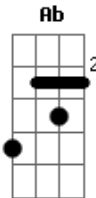

Charlie Brown Jr. - Go Skate or Go Home

Tom: **D**

Riff 4 variado (1x):

Afinação: **Eb Ab Db Gb Bb Eb**

Riff 2 variado:

Riff 1:

Solo (32nd):

Riff 2:

Riff 2 variado:

Riff 3 (2x):

Riff 4 (3x):

Riff 6:

Acordes

© ukulele-chords.com

© ukulele-chords.com

© ukulele-chords.com