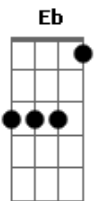

Charlie Brown Jr. - Go Skate or Go Home

Tom: **D**

Riff 4 variado (1x):

Afinação: **E_b A_b D_b G_b B_b E_b**

Riff 1:

Riff 2 variado:

Riff 2:

Solo (32nd):

Riff 2 variado:

Riff 3 (2x):

Riff 4 (3x):

Riff 6:

Acordes

© ukulele-chords.com

© ukulele-chords.com

© ukulele-chords.com